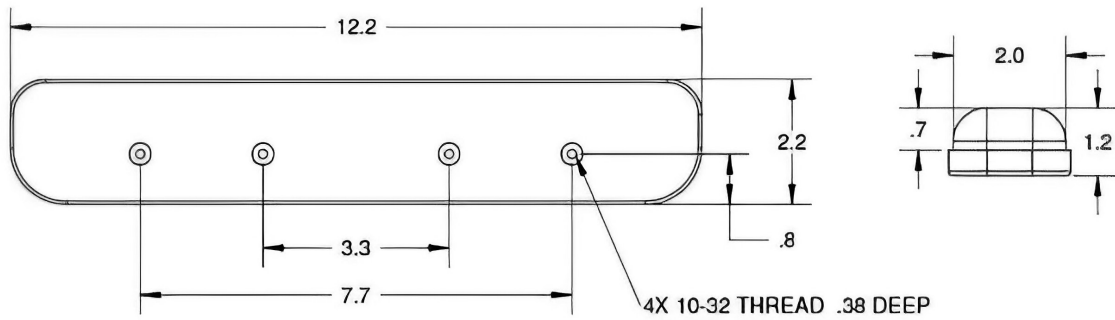

Bolt Patterns for 2" Wide GEL Arm Pads

210G

212G

214G