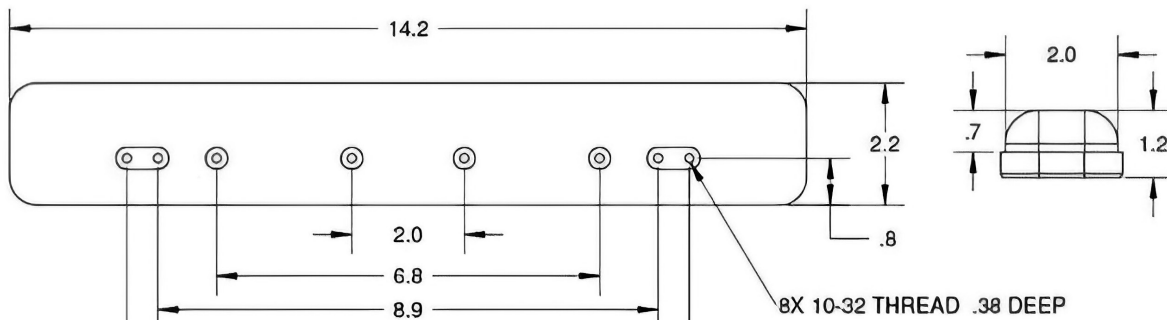

Bolt Patterns for 2" Wide GEL Arm Pads

210G

212G

214G