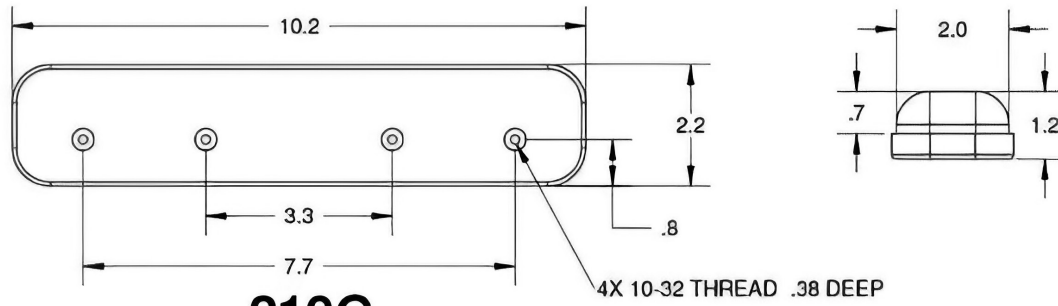

Bolt Patterns for 2" Wide GEL Arm Pads

210G

212G

214G