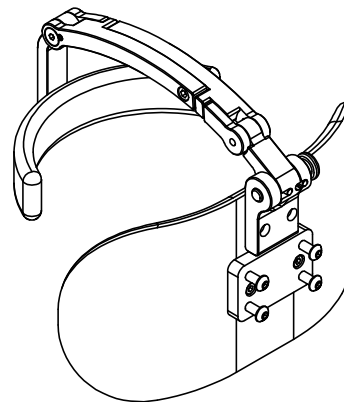

Sta-Rite Adjustable Forehead Stabilizer Selection Guide

ADJUSTABLE FOREHEAD STABILIZER

SRAFS

ADJUSTABLE FOREHEAD STABILIZER WITH GEL CURVED HEAD PAD

STABILIZER WITH CURVED HEAD PAD & 1" BALL CLAMP

HEAD PAD SIZE	CODE (EACH)
5" X 10"	SRAFS510
5" X 12"	SRAFS512
5" X 14"	SRAFS514

STABILIZER WITH CURVED HEAD PAD & PERMOBIL ADAPTER

HEAD PAD SIZE	CODE (EACH)
5" X 10"	SRAFS510P
5" X 12"	SRAFS512P
5" X 14"	SRAFS514P

Sta-Rite Adjustable Forehead Stabilizer Selection Guide

HARDWARE ONLY

FOREHEAD STABILIZER FITTING GUIDE

WITHOUT EXTENSION SREFS

WITH EXTENSION SREFS

DIMENSIONS ARE APPROXIMATE

REV F 9/11/2019