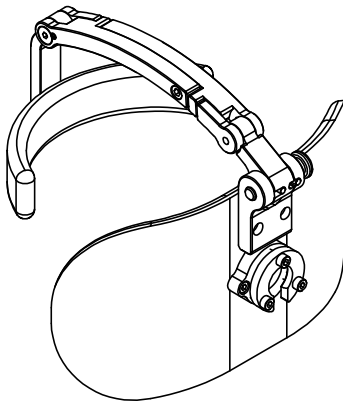

Sta-Rite Adjustable Forehead Stabilizer Selection Guide

ADJUSTABLE FOREHEAD STABILIZER

SRAFS

ADJUSTABLE FOREHEAD STABILIZER WITH GEL CURVED HEAD PAD

STABILIZER WITH CURVED HEAD PAD & 1" BALL CLAMP

HEAD PAD SIZE	CODE (EACH)
5" X 10"	SRAFS510
5" X 12"	SRAFS512
5" X 14"	SRAFS514

STABILIZER WITH CURVED HEAD PAD & PERMOBIL ADAPTER

HEAD PAD SIZE	CODE (EACH)
5" X 10"	SRAFS510P
5" X 12"	SRAFS512P
5" X 14"	SRAFS514P

Sta-Rite Adjustable Forehead Stabilizer Selection Guide

HARDWARE ONLY