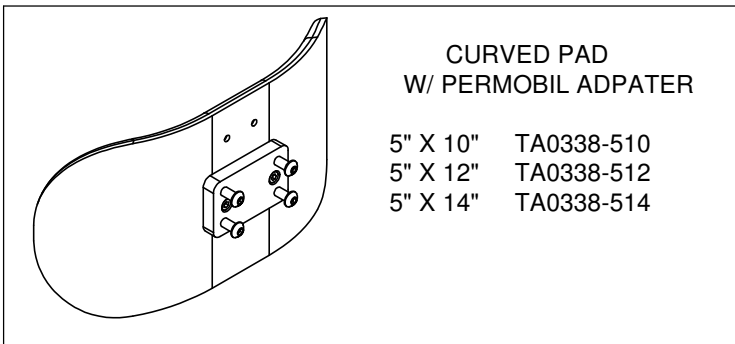

Sta-Rite Adjustable Forehead Stabilizer Selection Guide

ADJUSTABLE FOREHEAD STABILIZER

SRAFS

ADJUSTABLE FOREHEAD STABILIZER WITH GEL CURVED HEAD PAD

STABILIZER WITH CURVED HEAD PAD & 1" BALL CLAMP

HEAD PAD SIZE	CODE (EACH)
5" X 10"	SRAFS510
5" X 12"	SRAFS512
5" X 14"	SRAFS514

STABILIZER WITH CURVED HEAD PAD & PERMOBIL ADAPTER

HEAD PAD SIZE	CODE (EACH)
5" X 10"	SRAFS510P
5" X 12"	SRAFS512P
5" X 14"	SRAFS514P

Sta-Rite Adjustable Forehead Stabilizer Selection Guide

HARDWARE ONLY