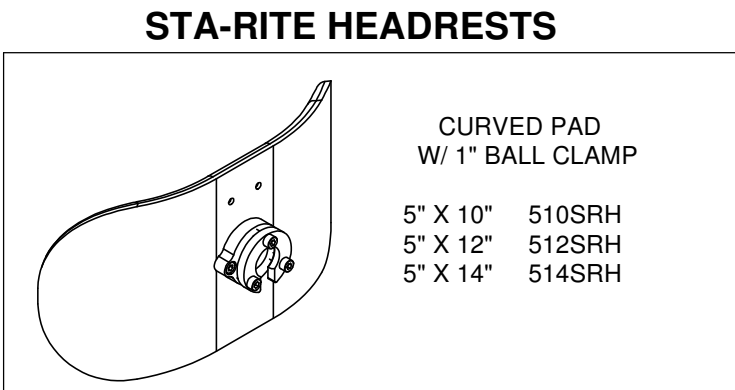

Sta-Rite Adjustable Forehead Stabilizer Selection Guide

ADJUSTABLE FOREHEAD STABILIZER

SRAFS

ADJUSTABLE FOREHEAD STABILIZER WITH GEL CURVED HEAD PAD

STABILIZER WITH CURVED HEAD PAD & 1" BALL CLAMP

HEAD PAD SIZE	CODE (EACH)
5" X 10"	SRAFS510
5" X 12"	SRAFS512
5" X 14"	SRAFS514

STABILIZER WITH CURVED HEAD PAD & PERMOBIL ADAPTER

HEAD PAD SIZE	CODE (EACH)
5" X 10"	SRAFS510P
5" X 12"	SRAFS512P
5" X 14"	SRAFS514P

Sta-Rite Adjustable Forehead Stabilizer Selection Guide

HARDWARE ONLY