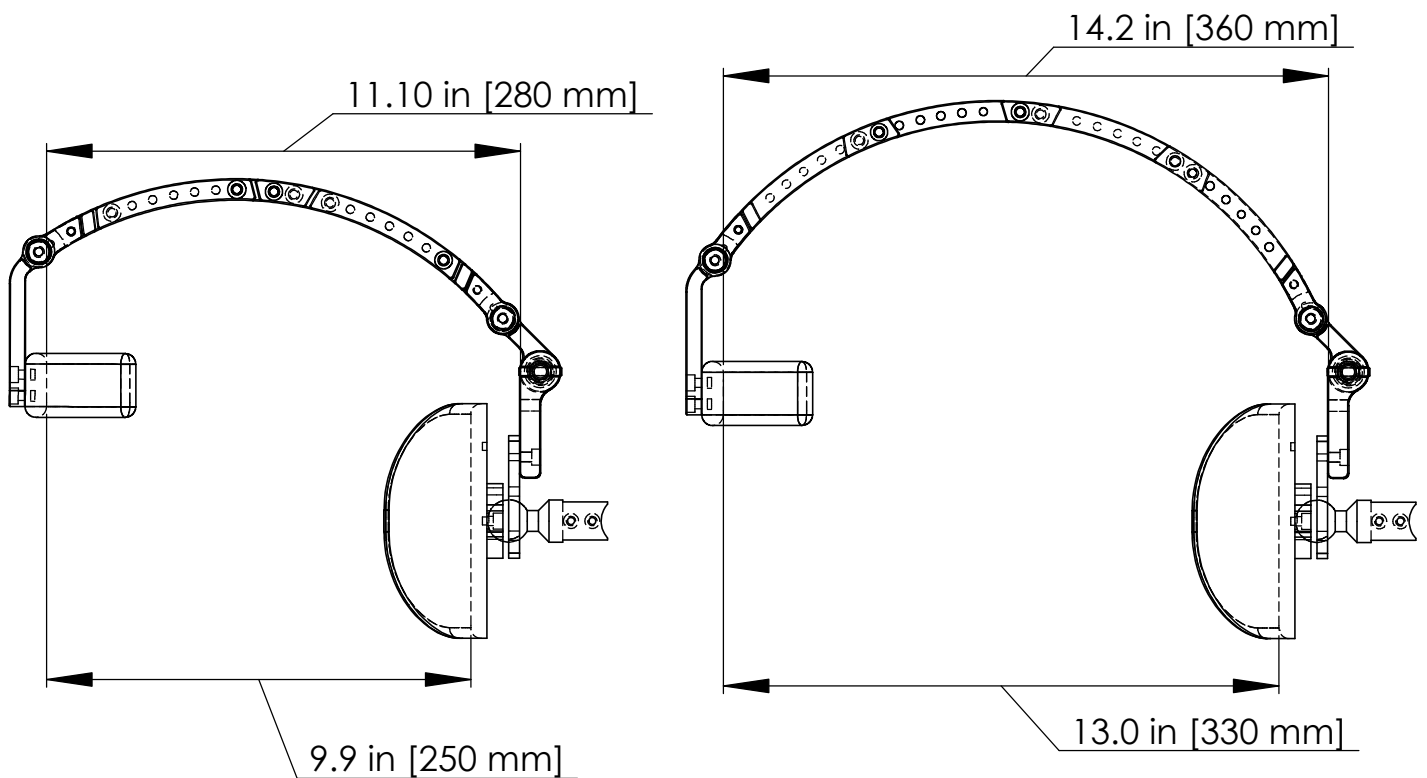

Sta-Rite Adjustable Forehead Stabilizer Selection Guide

ADJUSTABLE FOREHEAD STABILIZER

SRAFS

ADJUSTABLE FOREHEAD STABILIZER WITH GEL CURVED HEAD PAD

STABILIZER WITH CURVED HEAD PAD & 1" BALL CLAMP

HEAD PAD SIZE	CODE (EACH)
5" X 10"	SRAFS510
5" X 12"	SRAFS512
5" X 14"	SRAFS514

STABILIZER WITH CURVED HEAD PAD & PERMOBIL ADAPTER

HEAD PAD SIZE	CODE (EACH)
5" X 10"	SRAFS510P
5" X 12"	SRAFS512P
5" X 14"	SRAFS514P

Sta-Rite Adjustable Forehead Stabilizer Selection Guide

HARDWARE ONLY

FOREHEAD STABILIZER FITTING GUIDE

WITHOUT EXTENSION SREFS

WITH EXTENSION SREFS

DIMENSIONS ARE APPROXIMATE

REV F 9/11/2019