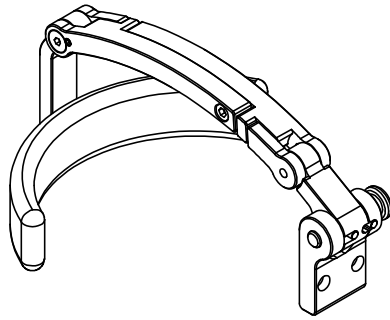

Sta-Rite Adjustable Forehead Stabilizer Selection Guide

ADJUSTABLE FOREHEAD STABILIZER

SRAFS

ADJUSTABLE FOREHEAD STABILIZER WITH GEL CURVED HEAD PAD

STABILIZER WITH CURVED HEAD PAD & 1" BALL CLAMP

HEAD PAD SIZE	CODE (EACH)
5" X 10"	SRAFS510
5" X 12"	SRAFS512
5" X 14"	SRAFS514

STABILIZER WITH CURVED HEAD PAD & PERMOBIL ADAPTER

HEAD PAD SIZE	CODE (EACH)
5" X 10"	SRAFS510P
5" X 12"	SRAFS512P
5" X 14"	SRAFS514P

Sta-Rite Adjustable Forehead Stabilizer Selection Guide

HARDWARE ONLY

FOREHEAD STABILIZER FITTING GUIDE

WITHOUT EXTENSION SREFS

WITH EXTENSION SREFS

DIMENSIONS ARE APPROXIMATE

REV F 9/11/2019