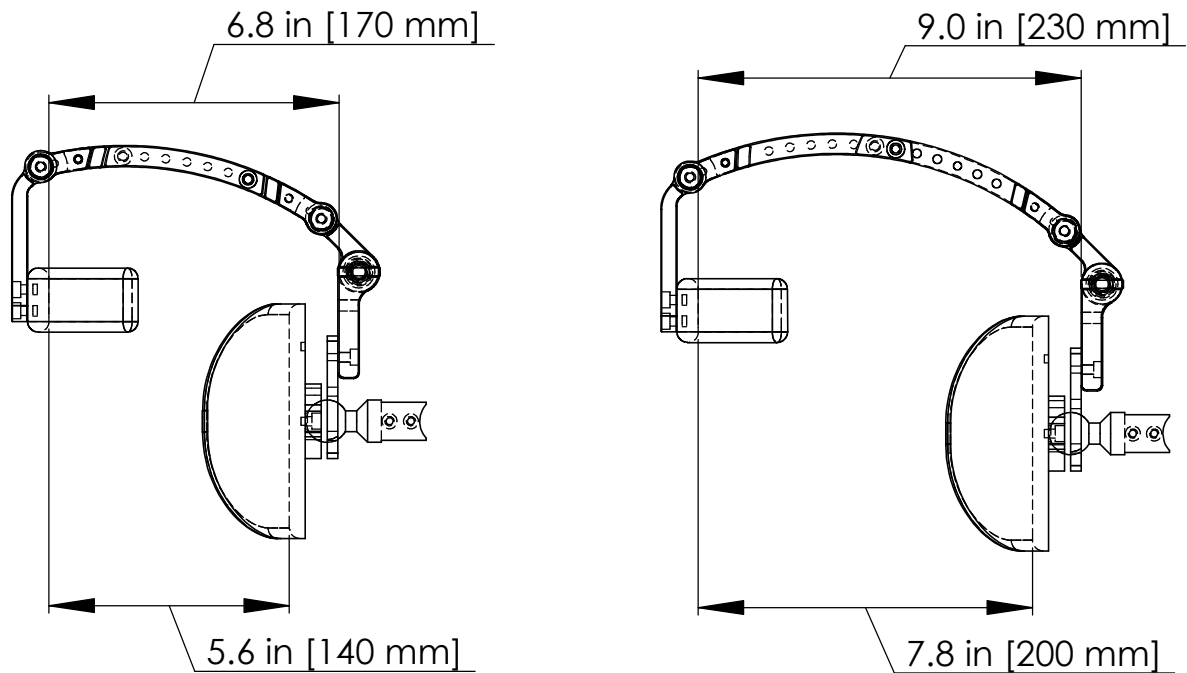

Sta-Rite Adjustable Forehead Stabilizer Selection Guide

ADJUSTABLE FOREHEAD STABILIZER

SRAFS

ADJUSTABLE FOREHEAD STABILIZER WITH GEL CURVED HEAD PAD

STABILIZER WITH CURVED HEAD PAD & 1" BALL CLAMP

HEAD PAD SIZE	CODE (EACH)
5" X 10"	SRAFS510
5" X 12"	SRAFS512
5" X 14"	SRAFS514

STABILIZER WITH CURVED HEAD PAD & PERMOBIL ADAPTER

HEAD PAD SIZE	CODE (EACH)
5" X 10"	SRAFS510P
5" X 12"	SRAFS512P
5" X 14"	SRAFS514P

Sta-Rite Adjustable Forehead Stabilizer Selection Guide

HARDWARE ONLY

FOREHEAD STABILIZER FITTING GUIDE

WITHOUT EXTENSION SREFS

WITH EXTENSION SREFS

DIMENSIONS ARE APPROXIMATE

REV F 9/11/2019