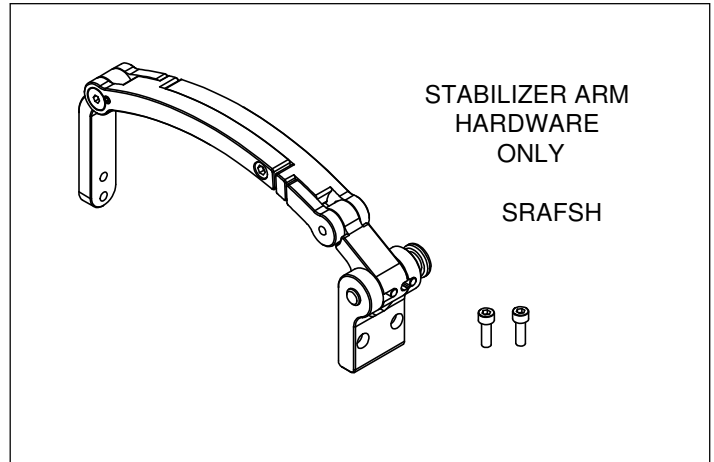

Sta-Rite Adjustable Forehead Stabilizer Selection Guide

ADJUSTABLE FOREHEAD STABILIZER

SRAFS

ADJUSTABLE FOREHEAD STABILIZER WITH GEL CURVED HEAD PAD

STABILIZER WITH CURVED HEAD PAD & 1" BALL CLAMP

HEAD PAD SIZE	CODE (EACH)
5" X 10"	SRAFS510
5" X 12"	SRAFS512
5" X 14"	SRAFS514

STABILIZER WITH CURVED HEAD PAD & PERMOBIL ADAPTER

HEAD PAD SIZE	CODE (EACH)
5" X 10"	SRAFS510P
5" X 12"	SRAFS512P
5" X 14"	SRAFS514P

Sta-Rite Adjustable Forehead Stabilizer Selection Guide

HARDWARE ONLY