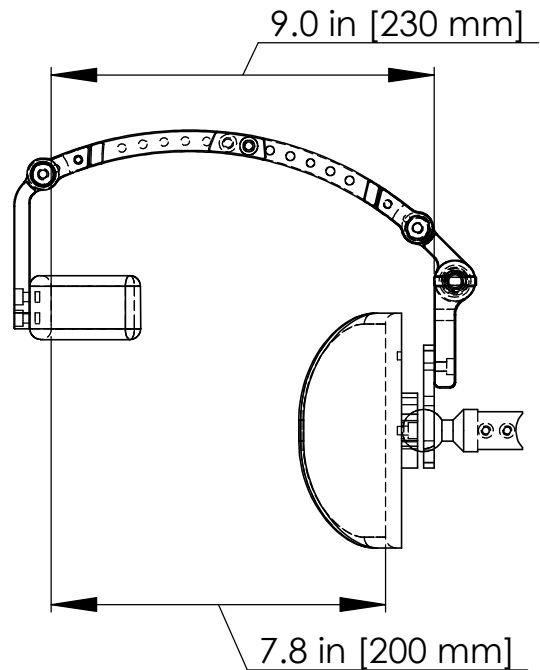

Adjustable Forehead Stabilizer Selection Guide

ADJUSTABLE FOREHEAD STABILIZER SRAFS

ADJUSTABLE FOREHEAD STABILIZER WITH GEL CURVED HEAD PAD

STABILIZER WITH CURVED HEAD PAD & 1" BALL CLAMP

HEAD PAD SIZE	CODE (EACH)
5" X 10"	SRAFS510
5" X 12"	SRAFS512
5" X 14"	SRAFS514

STABILIZER WITH CURVED HEAD PAD & PERMOBIL ADAPTER

HEAD PAD SIZE	CODE (EACH)
5" X 10"	SRAFS510P
5" X 12"	SRAFS512P
5" X 14"	SRAFS514P

Adjustable Forehead Stabilizer Selection Guide

HARDWARE ONLY

FOREHEAD STABILIZER FITTING GUIDE

WITHOUT EXTENSION SREFS

WITH EXTENSION SREFS

DIMENSIONS ARE APPROXIMATE

REV F 9/11/2019