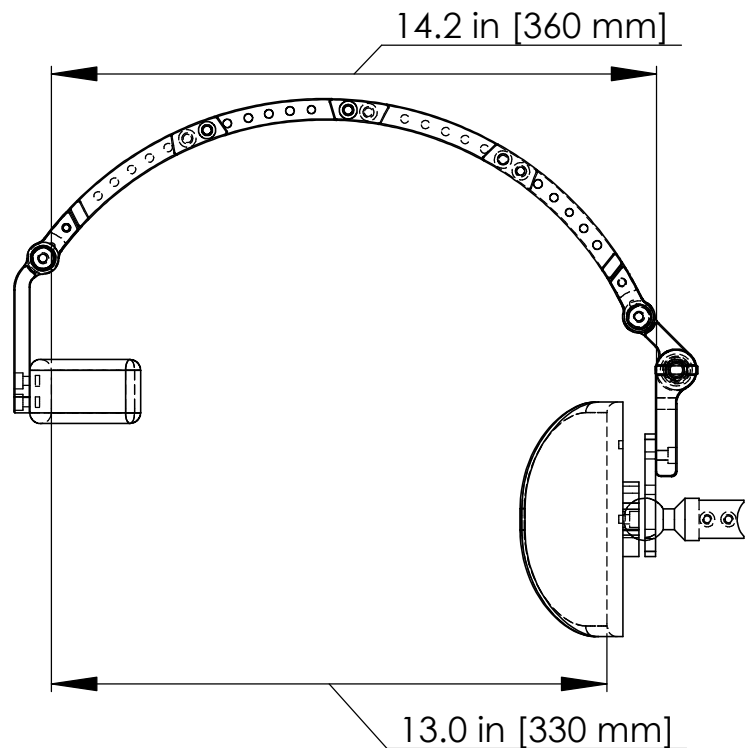

Adjustable Forehead Stabilizer Selection Guide

ADJUSTABLE FOREHEAD STABILIZER SRAFS

ADJUSTABLE FOREHEAD STABILIZER WITH GEL CURVED HEAD PAD

STABILIZER WITH CURVED HEAD PAD & 1" BALL CLAMP

HEAD PAD SIZE	CODE (EACH)
5" X 10"	SRAFS510
5" X 12"	SRAFS512
5" X 14"	SRAFS514

STABILIZER WITH CURVED HEAD PAD & PERMOBIL ADAPTER

HEAD PAD SIZE	CODE (EACH)
5" X 10"	SRAFS510P
5" X 12"	SRAFS512P
5" X 14"	SRAFS514P

Adjustable Forehead Stabilizer Selection Guide

HARDWARE ONLY

FOREHEAD STABILIZER FITTING GUIDE

WITHOUT EXTENSION SREFS

WITH EXTENSION SREFS

DIMENSIONS ARE APPROXIMATE

REV F 9/11/2019