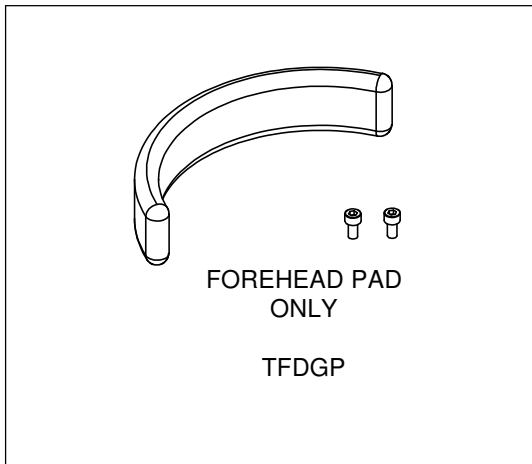

Adjustable Forehead Stabilizer Selection Guide

ADJUSTABLE FOREHEAD STABILIZER SRAFS

ADJUSTABLE FOREHEAD STABILIZER WITH GEL CURVED HEAD PAD

STABILIZER WITH CURVED HEAD PAD & 1" BALL CLAMP

HEAD PAD SIZE	CODE (EACH)
5" X 10"	SRAFS510
5" X 12"	SRAFS512
5" X 14"	SRAFS514

STABILIZER WITH CURVED HEAD PAD & PERMOBIL ADAPTER

HEAD PAD SIZE	CODE (EACH)
5" X 10"	SRAFS510P
5" X 12"	SRAFS512P
5" X 14"	SRAFS514P

Adjustable Forehead Stabilizer Selection Guide

HARDWARE ONLY

FOREHEAD STABILIZER FITTING GUIDE

WITHOUT EXTENSION SREFS

WITH EXTENSION SREFS

DIMENSIONS ARE APPROXIMATE

REV F 9/11/2019