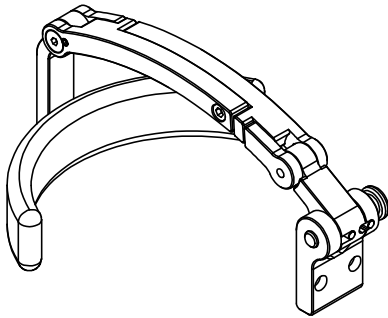

Adjustable Forehead Stabilizer Selection Guide

ADJUSTABLE FOREHEAD STABILIZER SRAFS

ADJUSTABLE FOREHEAD STABILIZER WITH GEL CURVED HEAD PAD

STABILIZER WITH CURVED HEAD PAD & 1" BALL CLAMP

HEAD PAD SIZE	CODE (EACH)
5" X 10"	SRAFS510
5" X 12"	SRAFS512
5" X 14"	SRAFS514

STABILIZER WITH CURVED HEAD PAD & PERMOBIL ADAPTER

HEAD PAD SIZE	CODE (EACH)
5" X 10"	SRAFS510P
5" X 12"	SRAFS512P
5" X 14"	SRAFS514P

Adjustable Forehead Stabilizer Selection Guide

HARDWARE ONLY

FOREHEAD STABILIZER FITTING GUIDE