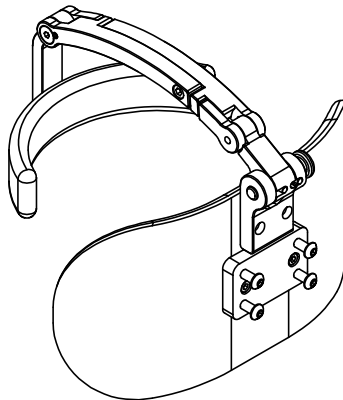

Adjustable Forehead Stabilizer Selection Guide

ADJUSTABLE FOREHEAD STABILIZER SRAFS

ADJUSTABLE FOREHEAD STABILIZER WITH GEL CURVED HEAD PAD

STABILIZER WITH CURVED HEAD PAD & 1" BALL CLAMP

HEAD PAD SIZE	CODE (EACH)
5" X 10"	SRAFS510
5" X 12"	SRAFS512
5" X 14"	SRAFS514

STABILIZER WITH CURVED HEAD PAD & PERMOBIL ADAPTER

HEAD PAD SIZE	CODE (EACH)
5" X 10"	SRAFS510P
5" X 12"	SRAFS512P
5" X 14"	SRAFS514P

Adjustable Forehead Stabilizer Selection Guide

HARDWARE ONLY

FOREHEAD STABILIZER FITTING GUIDE