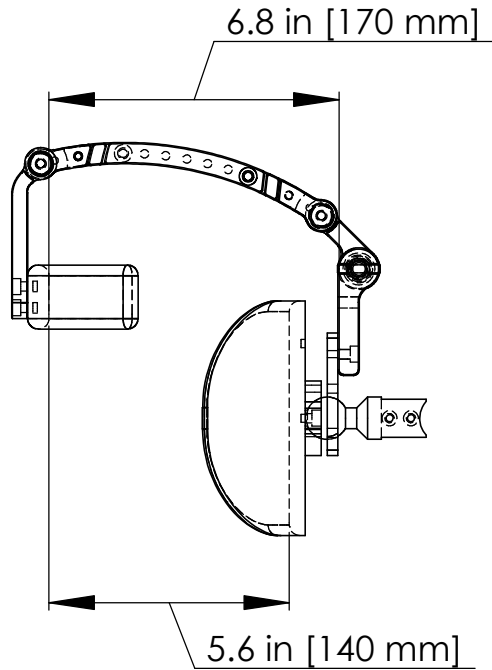

Adjustable Forehead Stabilizer Selection Guide

ADJUSTABLE FOREHEAD STABILIZER SRAFS

ADJUSTABLE FOREHEAD STABILIZER WITH GEL CURVED HEAD PAD

STABILIZER WITH CURVED HEAD PAD & 1" BALL CLAMP

HEAD PAD SIZE	CODE (EACH)
5" X 10"	SRAFS510
5" X 12"	SRAFS512
5" X 14"	SRAFS514

STABILIZER WITH CURVED HEAD PAD & PERMOBIL ADAPTER

HEAD PAD SIZE	CODE (EACH)
5" X 10"	SRAFS510P
5" X 12"	SRAFS512P
5" X 14"	SRAFS514P

Adjustable Forehead Stabilizer Selection Guide

HARDWARE ONLY

FOREHEAD STABILIZER FITTING GUIDE

WITHOUT EXTENSION SREFS

WITH EXTENSION SREFS

DIMENSIONS ARE APPROXIMATE

REV F 9/11/2019