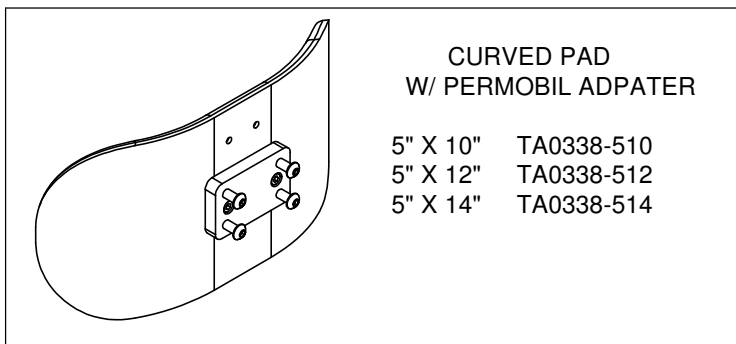

Adjustable Forehead Stabilizer Selection Guide

ADJUSTABLE FOREHEAD STABILIZER SRAFS

ADJUSTABLE FOREHEAD STABILIZER WITH GEL CURVED HEAD PAD

STABILIZER WITH CURVED HEAD PAD & 1" BALL CLAMP

HEAD PAD SIZE	CODE (EACH)
5" X 10"	SRAFS510
5" X 12"	SRAFS512
5" X 14"	SRAFS514

STABILIZER WITH CURVED HEAD PAD & PERMOBIL ADAPTER

HEAD PAD SIZE	CODE (EACH)
5" X 10"	SRAFS510P
5" X 12"	SRAFS512P
5" X 14"	SRAFS514P

Adjustable Forehead Stabilizer Selection Guide

HARDWARE ONLY

FOREHEAD STABILIZER FITTING GUIDE

WITHOUT EXTENSION SREFS

WITH EXTENSION SREFS

DIMENSIONS ARE APPROXIMATE

REV F 9/11/2019