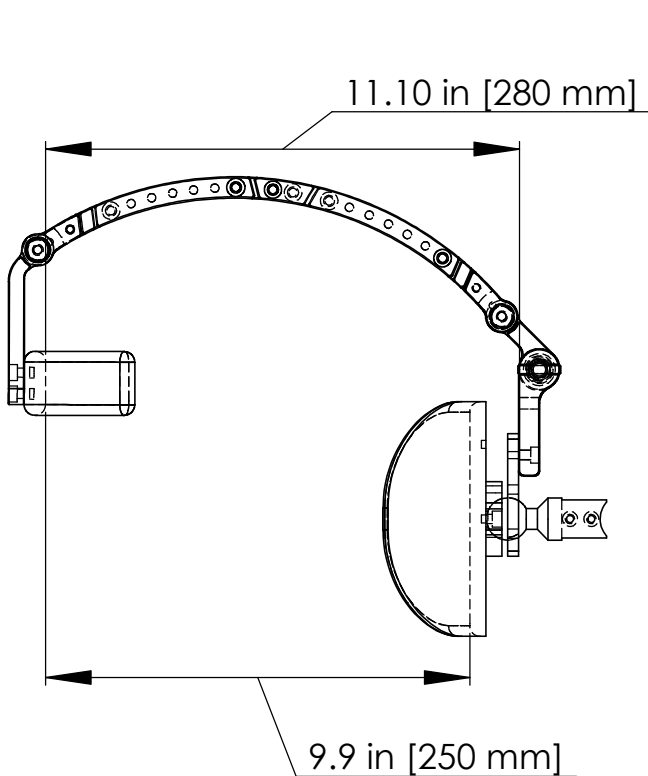

Adjustable Forehead Stabilizer Selection Guide

ADJUSTABLE FOREHEAD STABILIZER SRAFS

ADJUSTABLE FOREHEAD STABILIZER WITH GEL CURVED HEAD PAD

STABILIZER WITH CURVED HEAD PAD & 1" BALL CLAMP

HEAD PAD SIZE	CODE (EACH)
5" X 10"	SRAFS510
5" X 12"	SRAFS512
5" X 14"	SRAFS514

STABILIZER WITH CURVED HEAD PAD & PERMOBIL ADAPTER

HEAD PAD SIZE	CODE (EACH)
5" X 10"	SRAFS510P
5" X 12"	SRAFS512P
5" X 14"	SRAFS514P

Adjustable Forehead Stabilizer Selection Guide

HARDWARE ONLY

FOREHEAD STABILIZER FITTING GUIDE

WITHOUT EXTENSION SREFS

WITH EXTENSION SREFS

DIMENSIONS ARE APPROXIMATE

REV F 9/11/2019