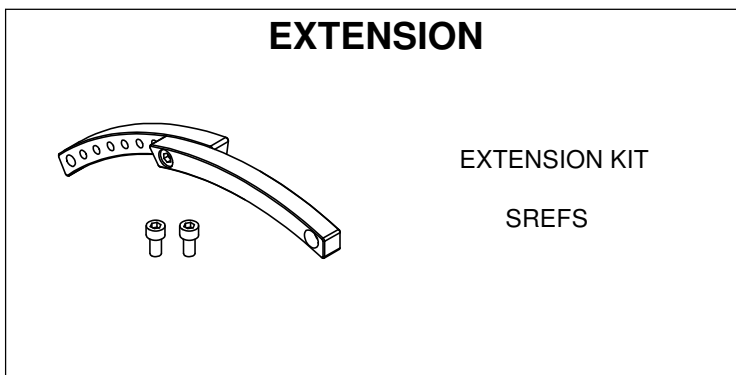

Adjustable Forehead Stabilizer Selection Guide

ADJUSTABLE FOREHEAD STABILIZER SRAFS

ADJUSTABLE FOREHEAD STABILIZER WITH GEL CURVED HEAD PAD

STABILIZER WITH CURVED HEAD PAD & 1" BALL CLAMP

HEAD PAD SIZE	CODE (EACH)
5" X 10"	SRAFS510
5" X 12"	SRAFS512
5" X 14"	SRAFS514

STABILIZER WITH CURVED HEAD PAD & PERMOBIL ADAPTER

HEAD PAD SIZE	CODE (EACH)
5" X 10"	SRAFS510P
5" X 12"	SRAFS512P
5" X 14"	SRAFS514P

Adjustable Forehead Stabilizer Selection Guide

HARDWARE ONLY

FOREHEAD STABILIZER FITTING GUIDE