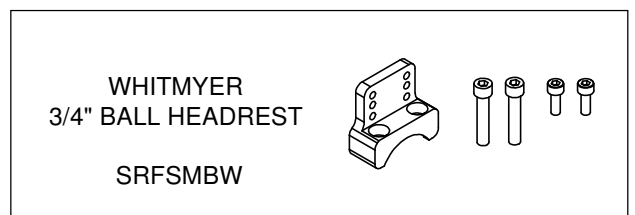

Adjustable Forehead Stabilizer Selection Guide

ADJUSTABLE FOREHEAD STABILIZER SRAFS

ADJUSTABLE FOREHEAD STABILIZER WITH GEL CURVED HEAD PAD

STABILIZER WITH CURVED HEAD PAD & 1" BALL CLAMP

HEAD PAD SIZE	CODE (EACH)
5" X 10"	SRAFS510
5" X 12"	SRAFS512
5" X 14"	SRAFS514

STABILIZER WITH CURVED HEAD PAD & PERMOBIL ADAPTER

HEAD PAD SIZE	CODE (EACH)
5" X 10"	SRAFS510P
5" X 12"	SRAFS512P
5" X 14"	SRAFS514P

Adjustable Forehead Stabilizer Selection Guide

HARDWARE ONLY

FOREHEAD STABILIZER FITTING GUIDE

WITHOUT EXTENSION SREFS

WITH EXTENSION SREFS

DIMENSIONS ARE APPROXIMATE

REV F 9/11/2019