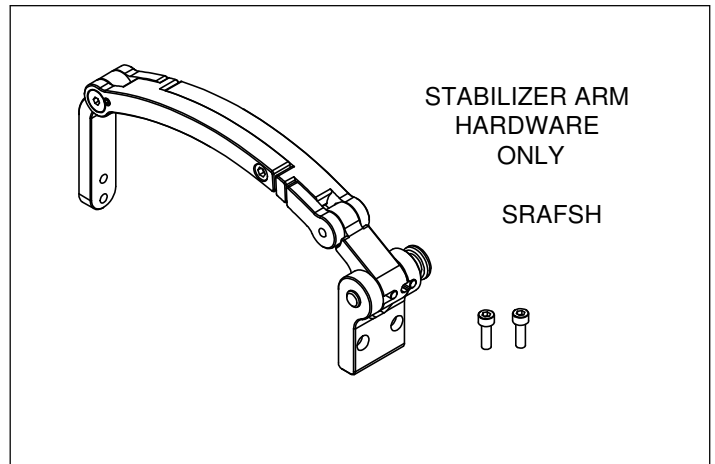

Adjustable Forehead Stabilizer Selection Guide

ADJUSTABLE FOREHEAD STABILIZER SRAFS

ADJUSTABLE FOREHEAD STABILIZER WITH GEL CURVED HEAD PAD

STABILIZER WITH CURVED HEAD PAD & 1" BALL CLAMP

HEAD PAD SIZE	CODE (EACH)
5" X 10"	SRAFS510
5" X 12"	SRAFS512
5" X 14"	SRAFS514

STABILIZER WITH CURVED HEAD PAD & PERMOBIL ADAPTER

HEAD PAD SIZE	CODE (EACH)
5" X 10"	SRAFS510P
5" X 12"	SRAFS512P
5" X 14"	SRAFS514P

Adjustable Forehead Stabilizer Selection Guide

HARDWARE ONLY

FOREHEAD STABILIZER FITTING GUIDE