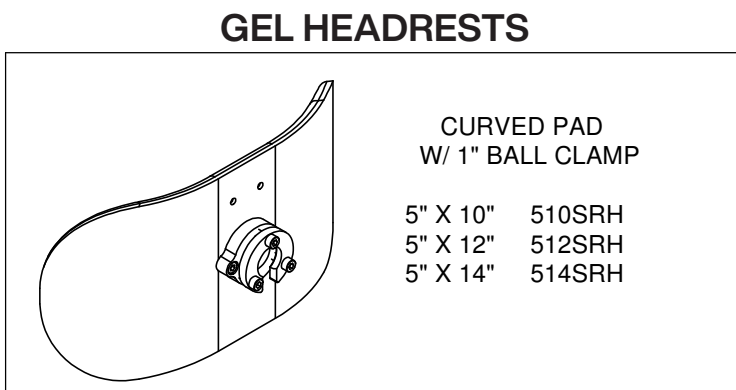

Adjustable Forehead Stabilizer Selection Guide

ADJUSTABLE FOREHEAD STABILIZER SRAFS

ADJUSTABLE FOREHEAD STABILIZER WITH GEL CURVED HEAD PAD

STABILIZER WITH CURVED HEAD PAD & 1" BALL CLAMP

HEAD PAD SIZE	CODE (EACH)
5" X 10"	SRAFS510
5" X 12"	SRAFS512
5" X 14"	SRAFS514

STABILIZER WITH CURVED HEAD PAD & PERMOBIL ADAPTER

HEAD PAD SIZE	CODE (EACH)
5" X 10"	SRAFS510P
5" X 12"	SRAFS512P
5" X 14"	SRAFS514P

Adjustable Forehead Stabilizer Selection Guide

HARDWARE ONLY

FOREHEAD STABILIZER FITTING GUIDE

WITHOUT EXTENSION SREFS

WITH EXTENSION SREFS

DIMENSIONS ARE APPROXIMATE

REV F 9/11/2019