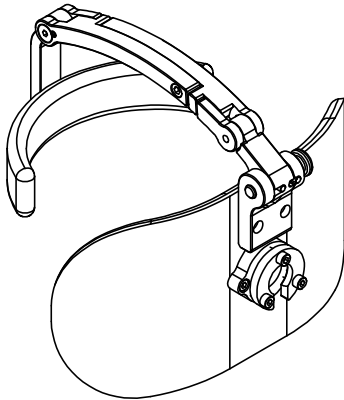

Adjustable Forehead Stabilizer Selection Guide

ADJUSTABLE FOREHEAD STABILIZER SRAFS

ADJUSTABLE FOREHEAD STABILIZER WITH GEL CURVED HEAD PAD

STABILIZER WITH CURVED HEAD PAD & 1" BALL CLAMP

HEAD PAD SIZE	CODE (EACH)
5" X 10"	SRAFS510
5" X 12"	SRAFS512
5" X 14"	SRAFS514

STABILIZER WITH CURVED HEAD PAD & PERMOBIL ADAPTER

HEAD PAD SIZE	CODE (EACH)
5" X 10"	SRAFS510P
5" X 12"	SRAFS512P
5" X 14"	SRAFS514P

Adjustable Forehead Stabilizer Selection Guide

HARDWARE ONLY

FOREHEAD STABILIZER FITTING GUIDE