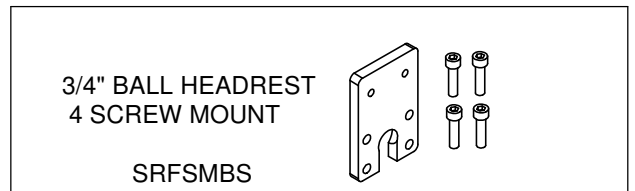

Adjustable Forehead Stabilizer Selection Guide

ADJUSTABLE FOREHEAD STABILIZER SRAFS

ADJUSTABLE FOREHEAD STABILIZER WITH GEL CURVED HEAD PAD

STABILIZER WITH CURVED HEAD PAD & 1" BALL CLAMP

HEAD PAD SIZE	CODE (EACH)
5" X 10"	SRAFS510
5" X 12"	SRAFS512
5" X 14"	SRAFS514

STABILIZER WITH CURVED HEAD PAD & PERMOBIL ADAPTER

HEAD PAD SIZE	CODE (EACH)
5" X 10"	SRAFS510P
5" X 12"	SRAFS512P
5" X 14"	SRAFS514P

Adjustable Forehead Stabilizer Selection Guide

HARDWARE ONLY

FOREHEAD STABILIZER FITTING GUIDE