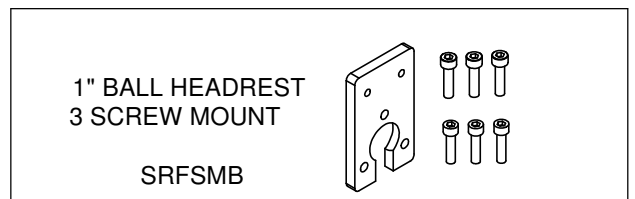

Adjustable Forehead Stabilizer Selection Guide

ADJUSTABLE FOREHEAD STABILIZER SRAFS

ADJUSTABLE FOREHEAD STABILIZER WITH GEL CURVED HEAD PAD

STABILIZER WITH CURVED HEAD PAD & 1" BALL CLAMP

HEAD PAD SIZE	CODE (EACH)
5" X 10"	SRAFS510
5" X 12"	SRAFS512
5" X 14"	SRAFS514

STABILIZER WITH CURVED HEAD PAD & PERMOBIL ADAPTER

HEAD PAD SIZE	CODE (EACH)
5" X 10"	SRAFS510P
5" X 12"	SRAFS512P
5" X 14"	SRAFS514P

Adjustable Forehead Stabilizer Selection Guide

HARDWARE ONLY

FOREHEAD STABILIZER FITTING GUIDE