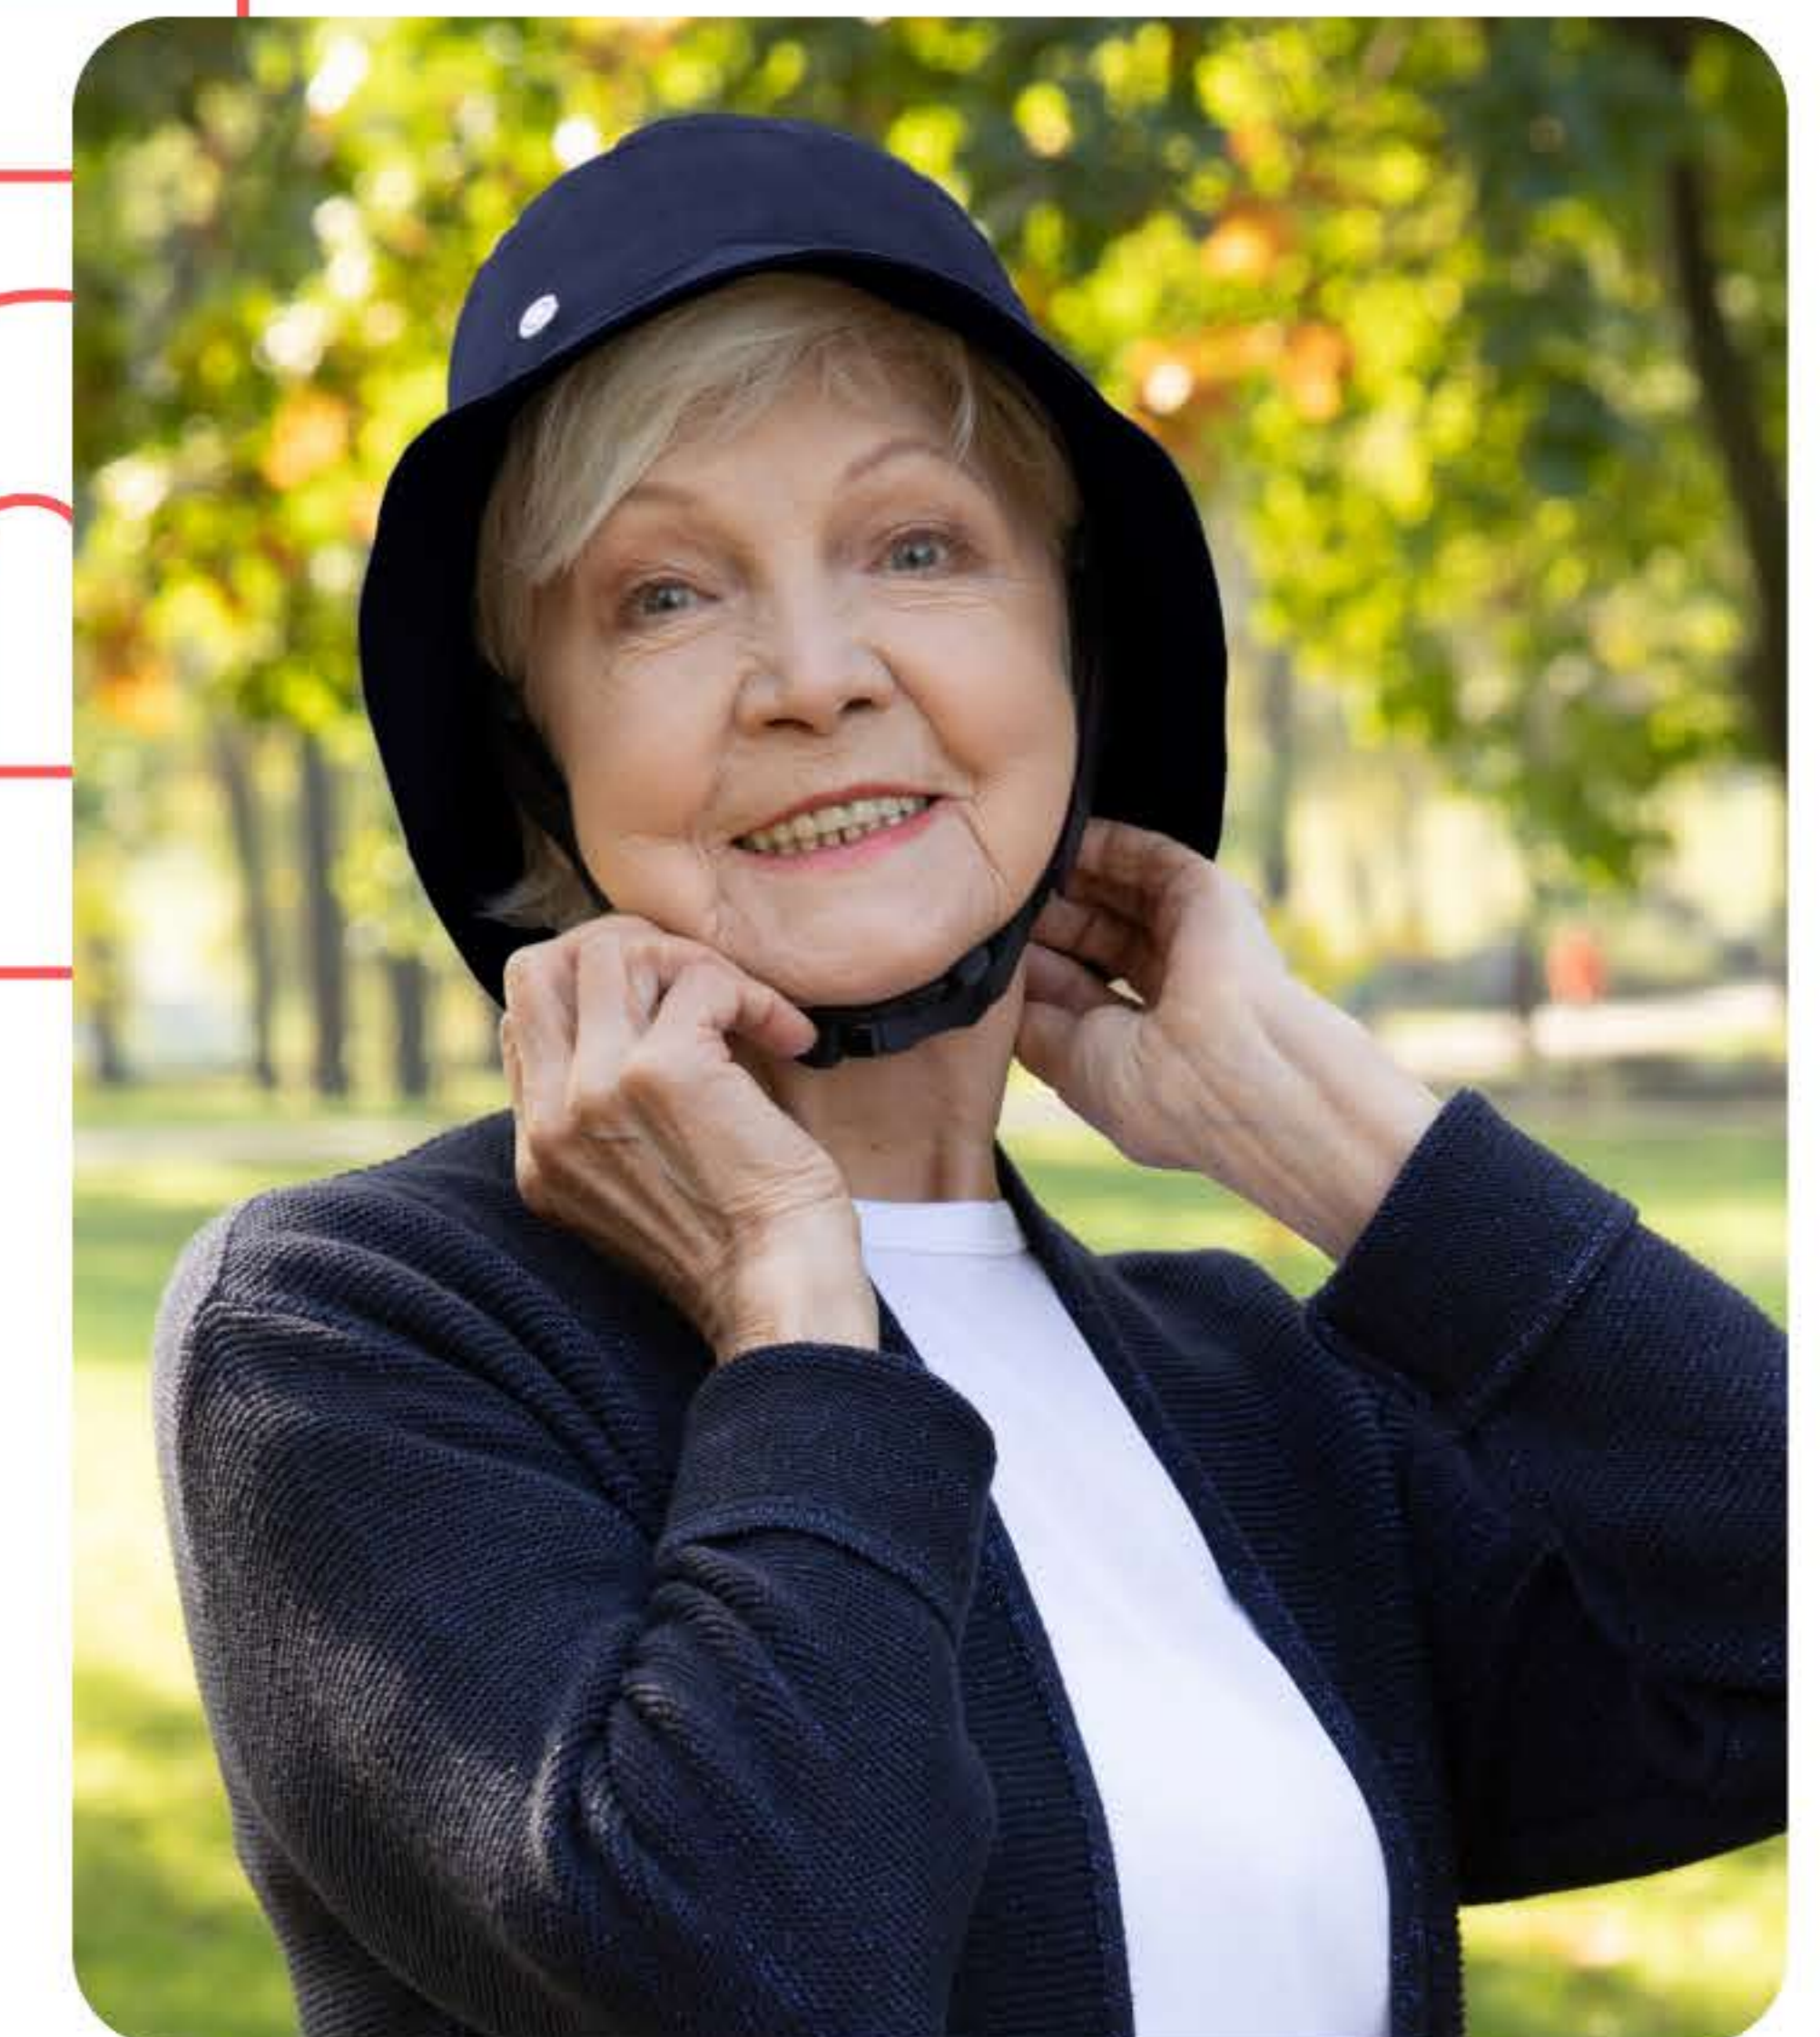

Oeko Tex Materials

BSI Tested

360° Protection

Breathable Fabric