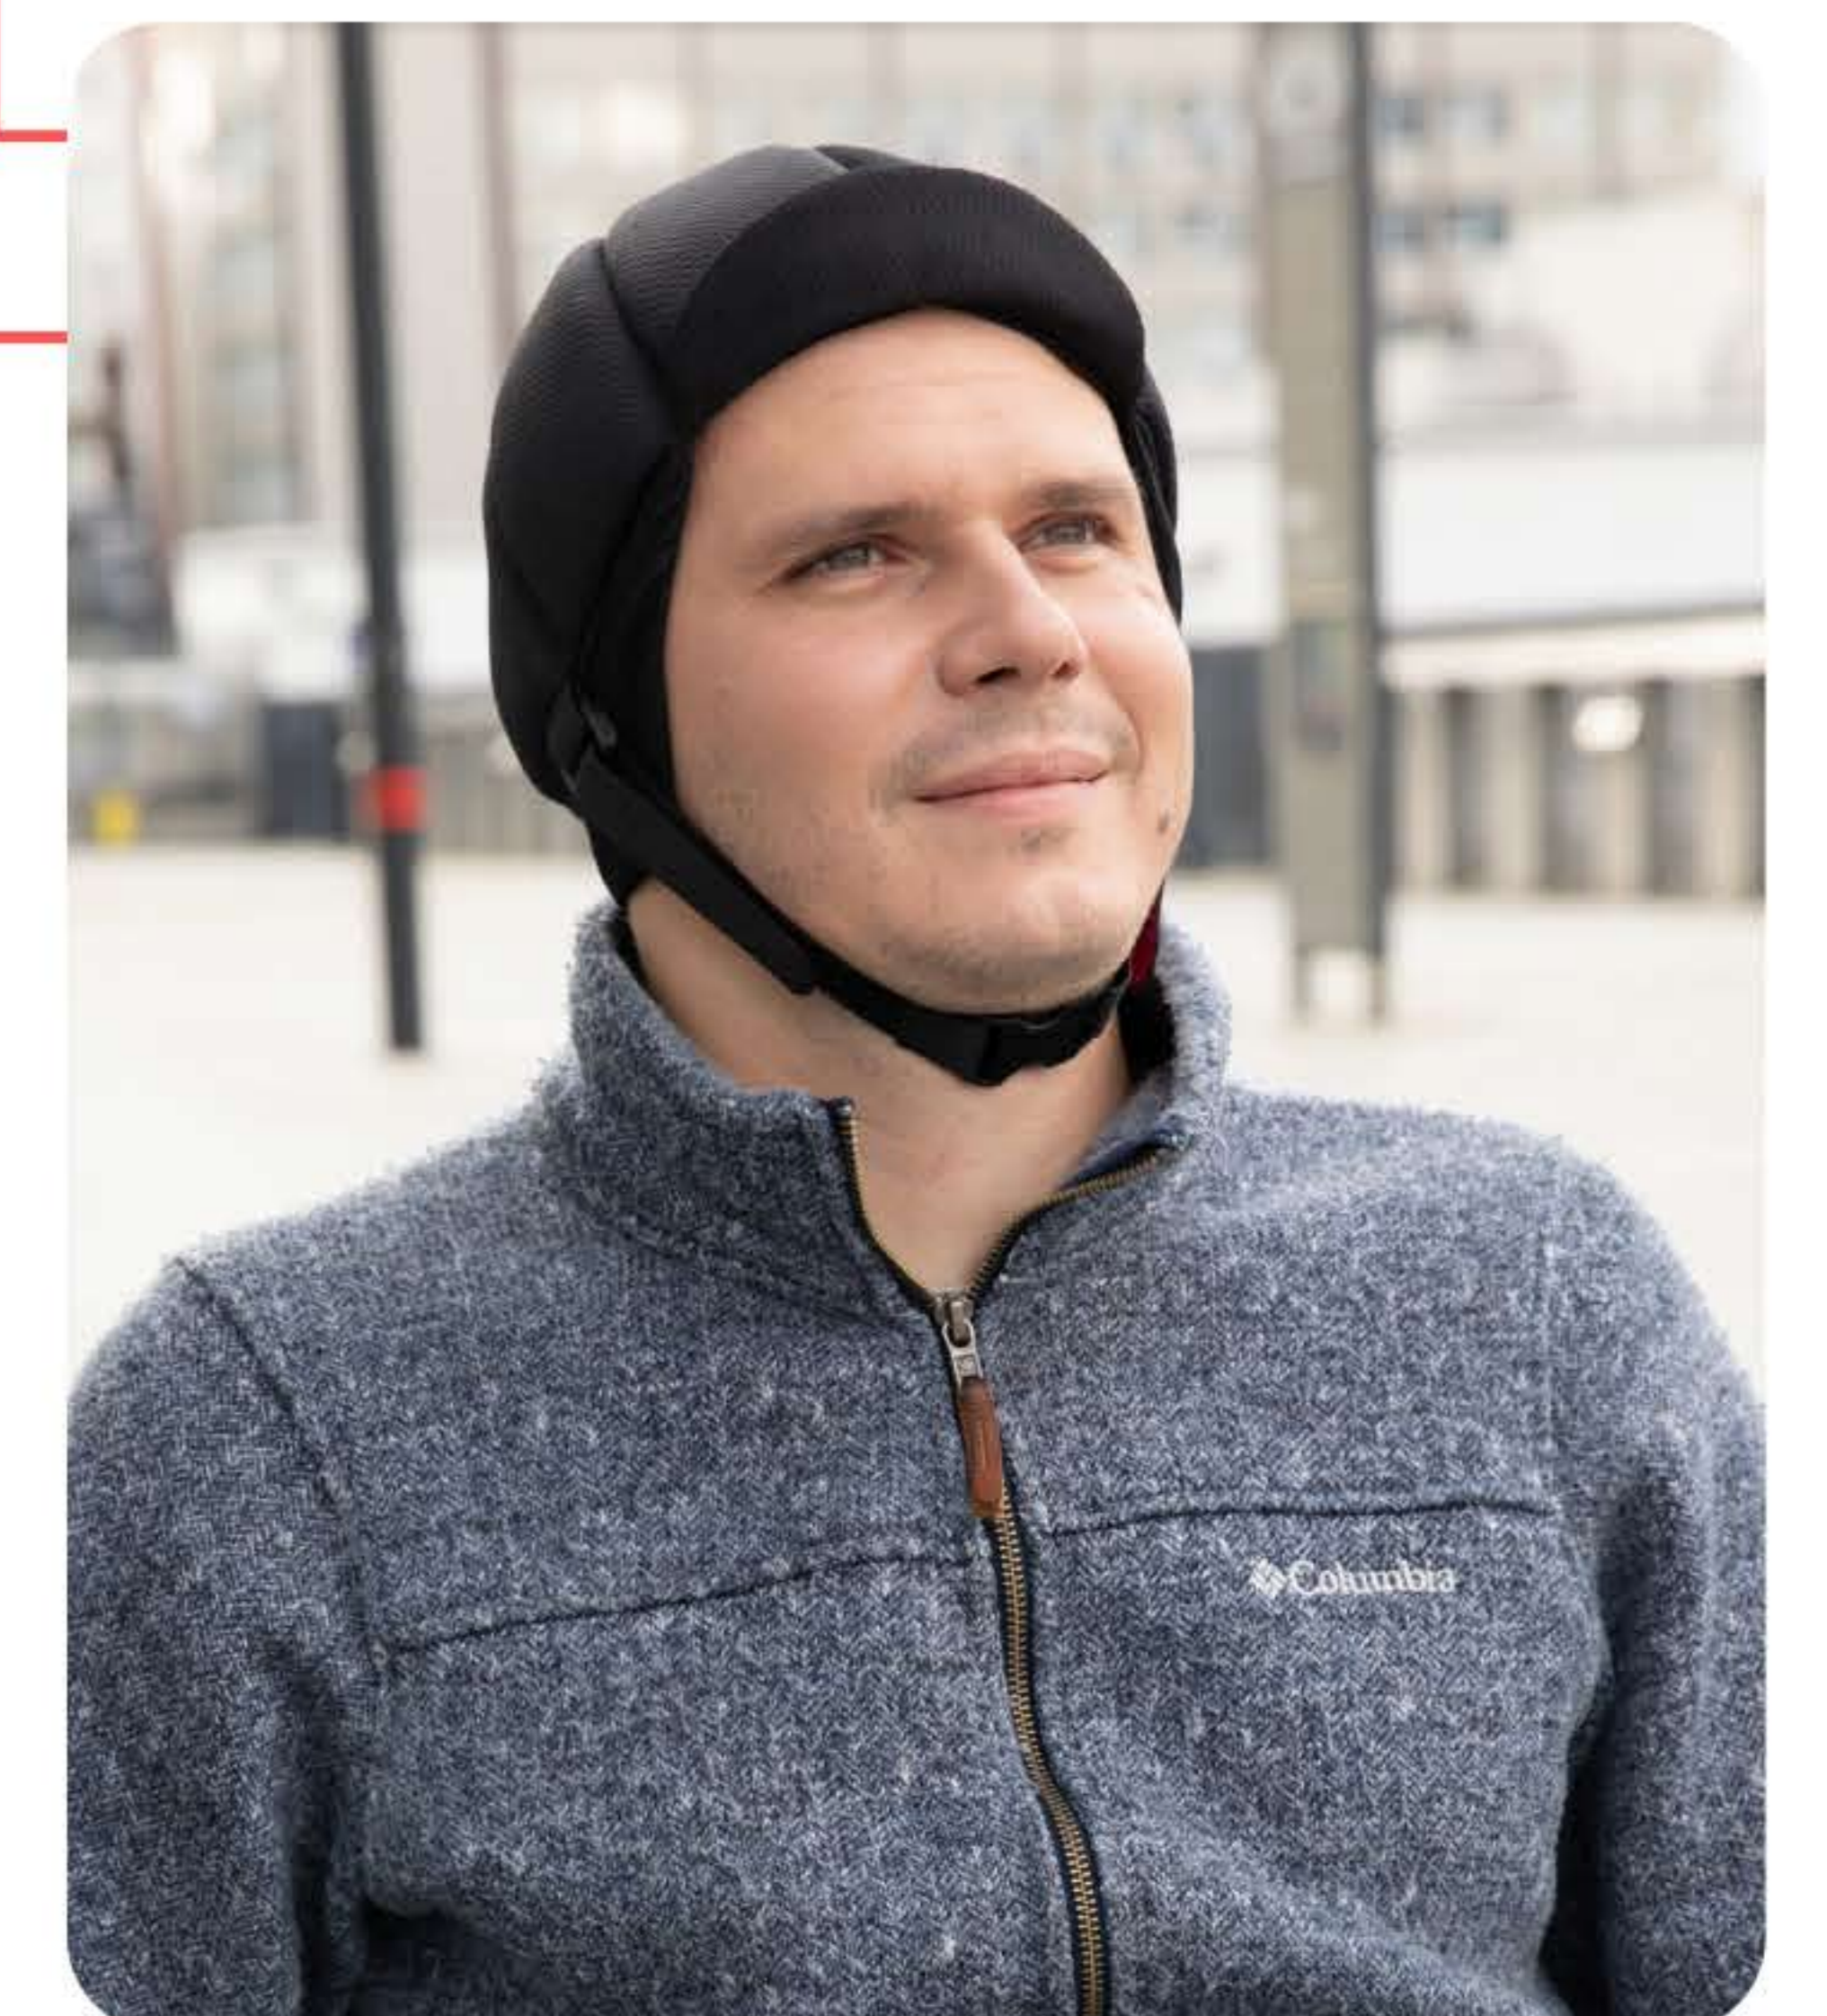

Fox

Ribcap's Fox Protective cap is the world's first fashionable soft medical grade head protection, uniquely designed to protect your loved ones from head injuries than can occur as a result of balance issues, falls, seizure activity, head banging.

Available Colors

Size	Circumference
S	53-55cm | 20.8-21.6"
M	56-58cm | 22.0-22.8"
L	59-61cm | 23.2-24.0"

When you're in between sizes, please choose the larger size.

4 Way Stretch
Water Repellent

Protective Foam
Embedded,
Protective,
Comfortable And
Breathable.

Detachable
Chin Straps
Included

Inside Layer:
Coolmax

Oeko Tex
Materials

bsi.

BSI
Tested

360°
Protection

Breathable
Fabric