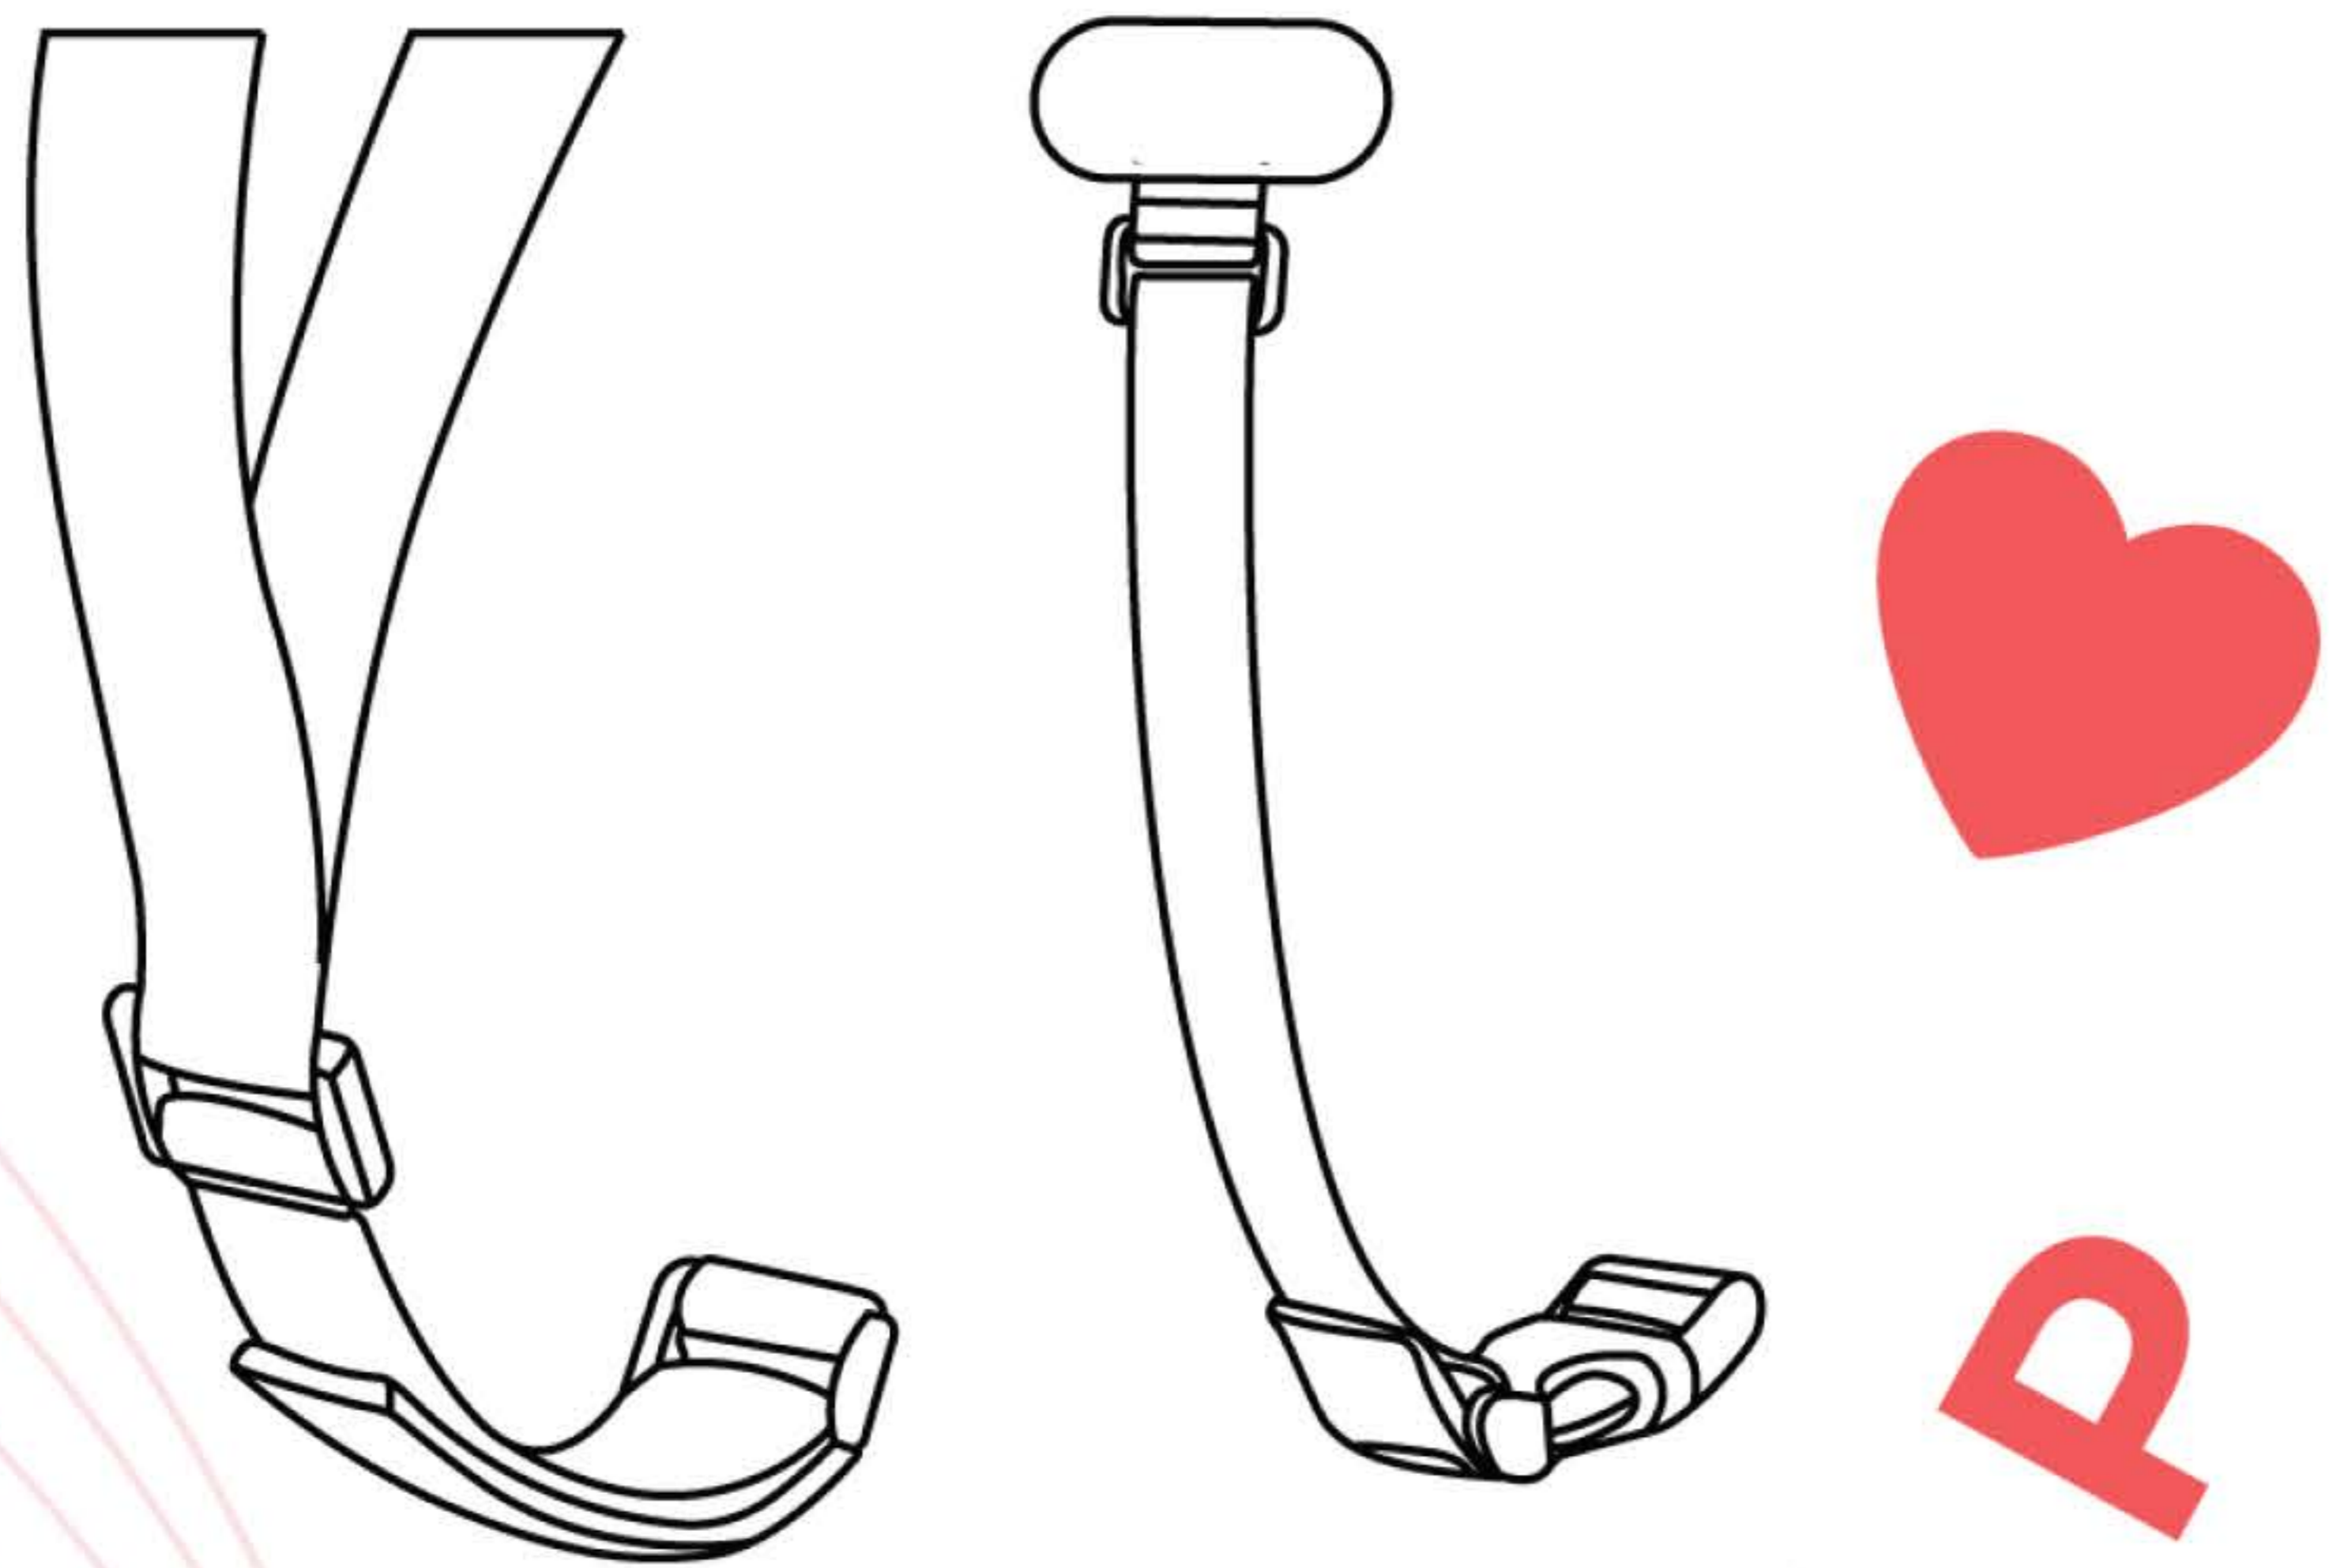

Ribcap's Baseball cap is the world's first fashionable soft medical grade head protection, uniquely designed to protect your loved ones from head injuries that can occur as a result of balance issues, falls, seizure activity, head banging.

Ribcap's Extra Protective cap is the world's first fashionable soft medical grade head protection, uniquely designed to protect your loved ones from head injuries than can occur as a result of balance issues, falls, seizure activity, head banging.

DOUBLE CHIN STRAP

Choose your style

How to add the chin straps on the baseball caps?

Y-Strap

T-Strap

Make sure that the velcro line on the strap is in line with the velcro line on the inside of the cap.

Our Mission

ribcap®

Ribcap is the world's first fashionable soft shell medical grade skull (and body) protection, uniquely designed to protect your loved ones from head injuries than can occur as a result of age related balance issues, falls, seizure activity, head banging, sensory sensitivity, etc.