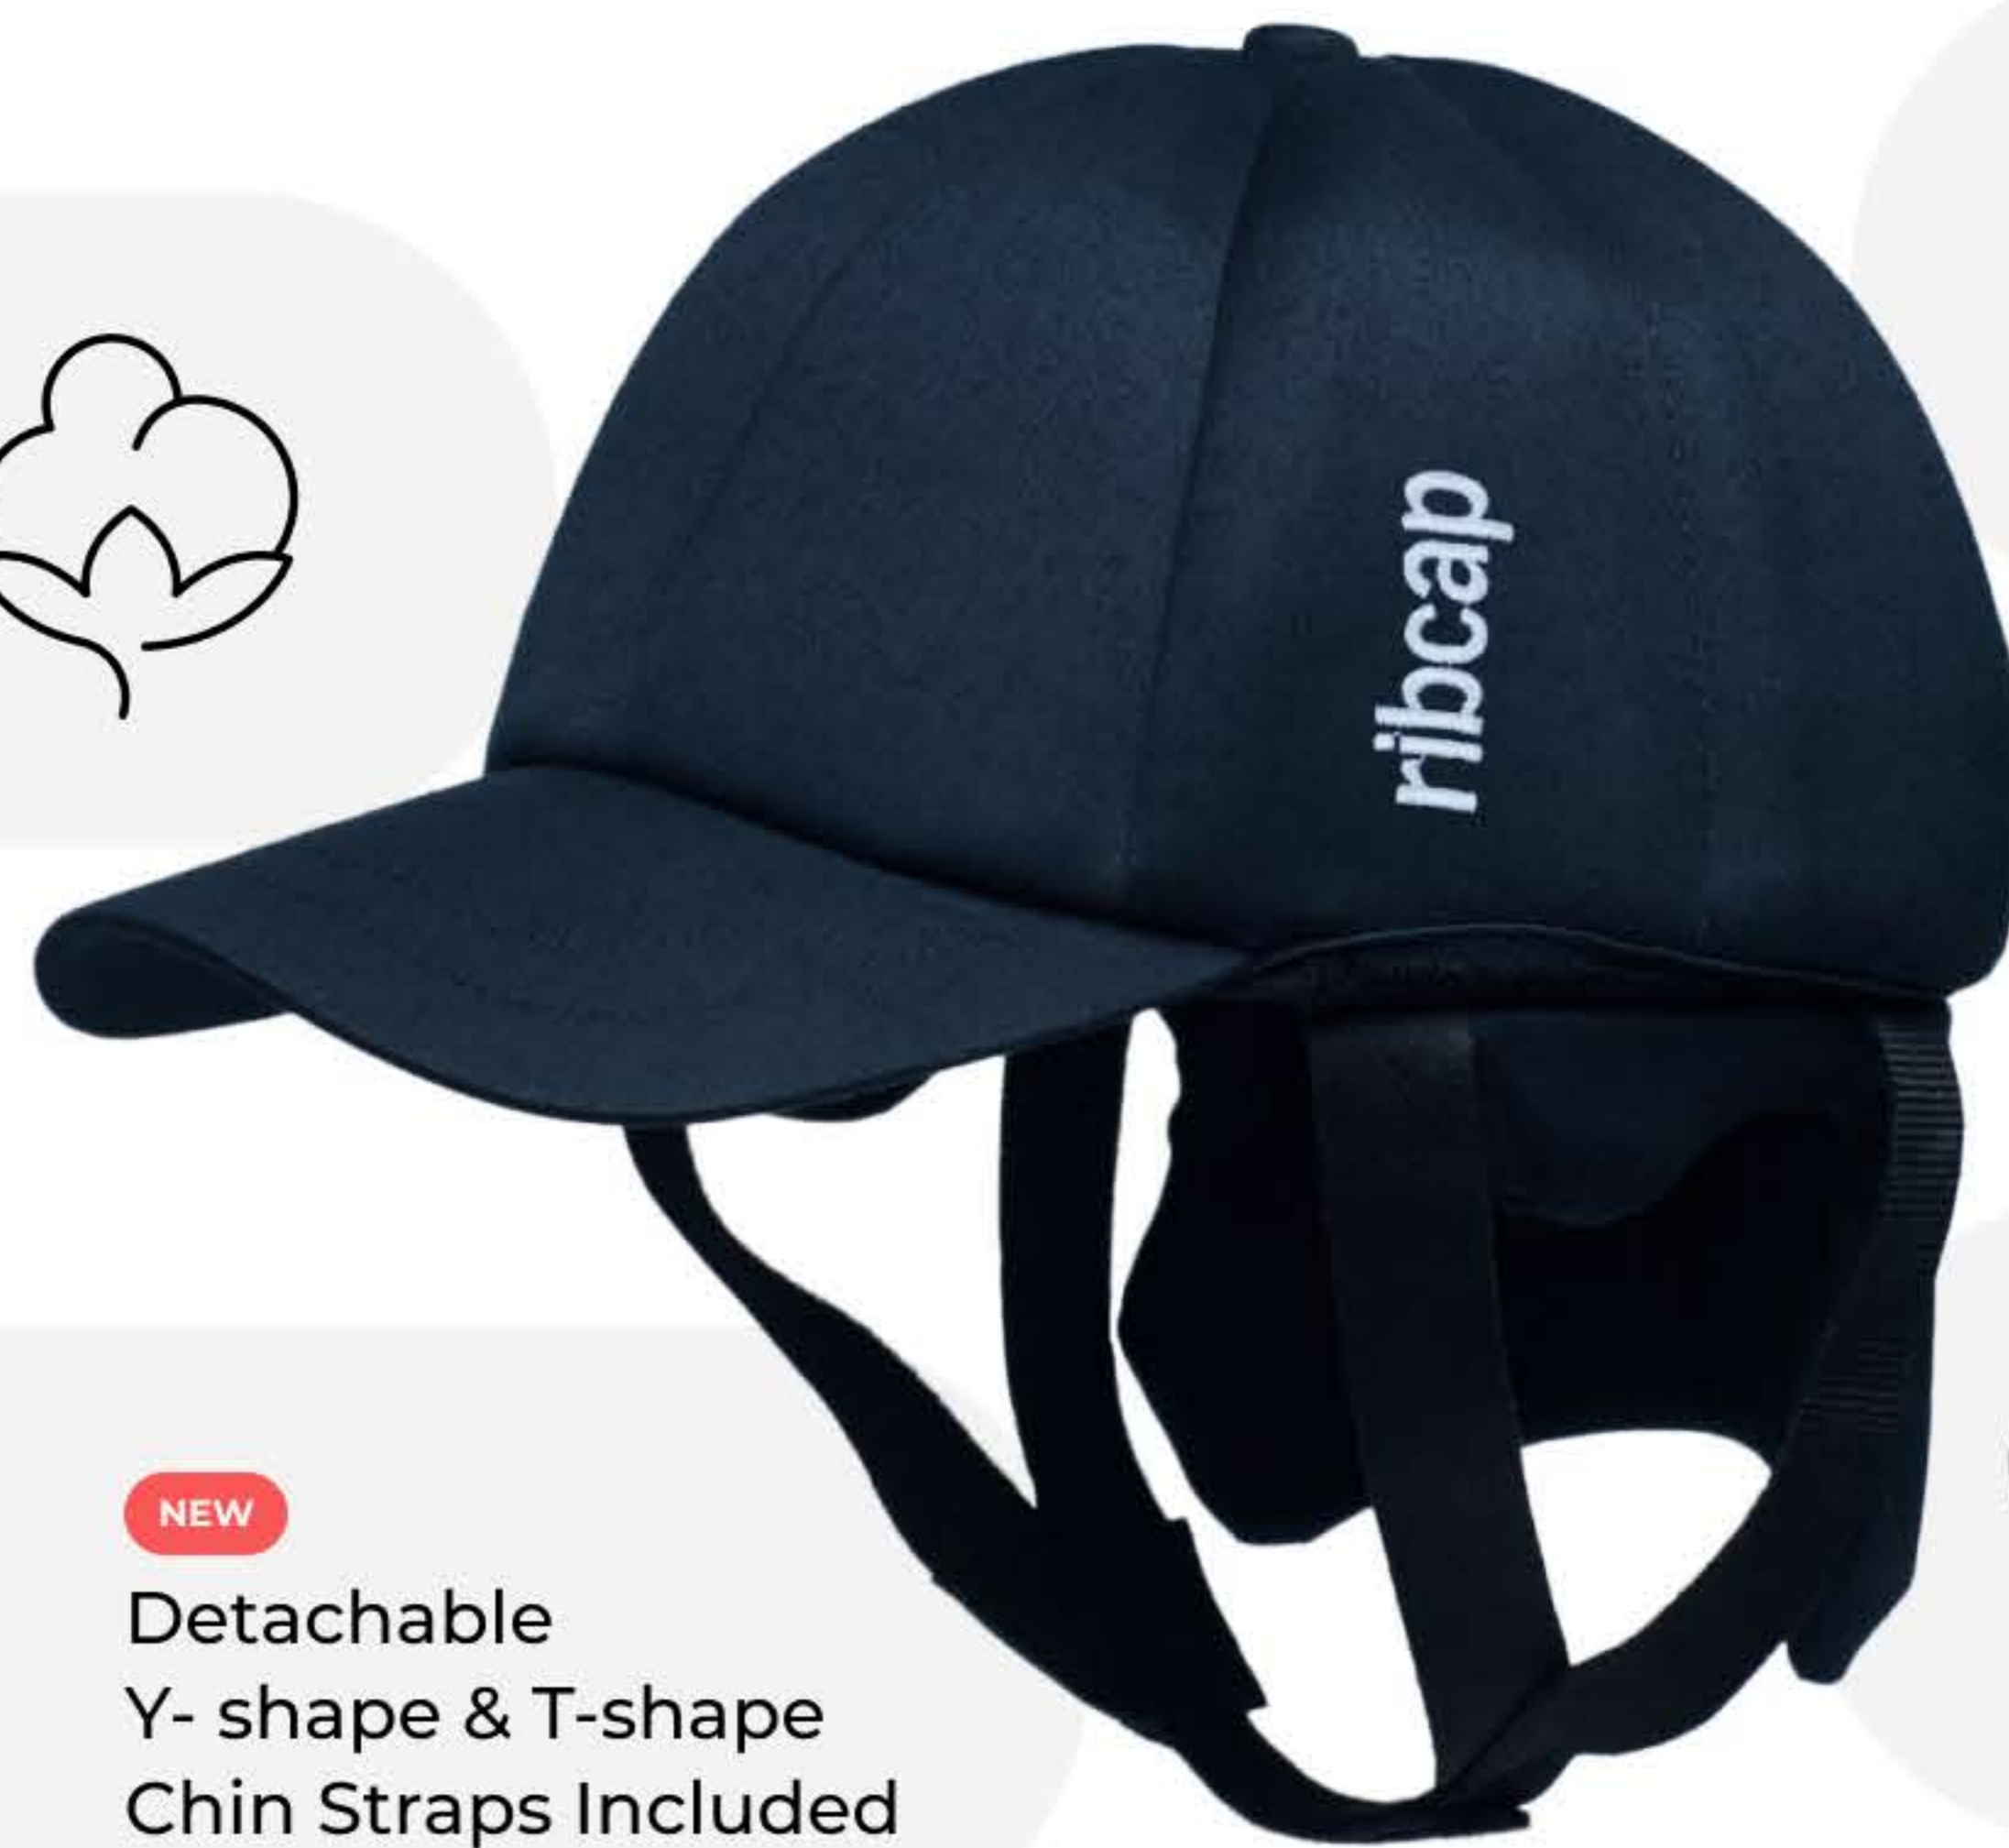

Ribcap's Baseball cap is the world's first fashionable soft medical grade head protection, uniquely designed to protect your loved ones from head injuries that can occur as a result of balance issues, falls, seizure activity, head banging.

Ribcap's Extra Protective cap is the world's first fashionable soft medical grade head protection, uniquely designed to protect your loved ones from head injuries than can occur as a result of balance issues, falls, seizure activity, head banging.

Available Colors

Size	Circumference
Midi / Maxi	50-55cm 19.7"-21.6"

Adjustable sizing at the back of the cap.

Outside layer natural cotton

Inside Layer: Coolmax

NEW
Detachable Y- shape & T- shape Chin Straps Included

Detachable Extra Back Support

Oeko Tex Materials

BSI Tested

360° Protection

Breathable Fabric

BASEBALL

Lenny Kids

Bieber Kids is the original medical grade Ribcap helmet that is loved by kids for its unique look and feel. It's perfect for active children, both for indoor and outdoor activities and provides a great look that is super cool for boys and girls!