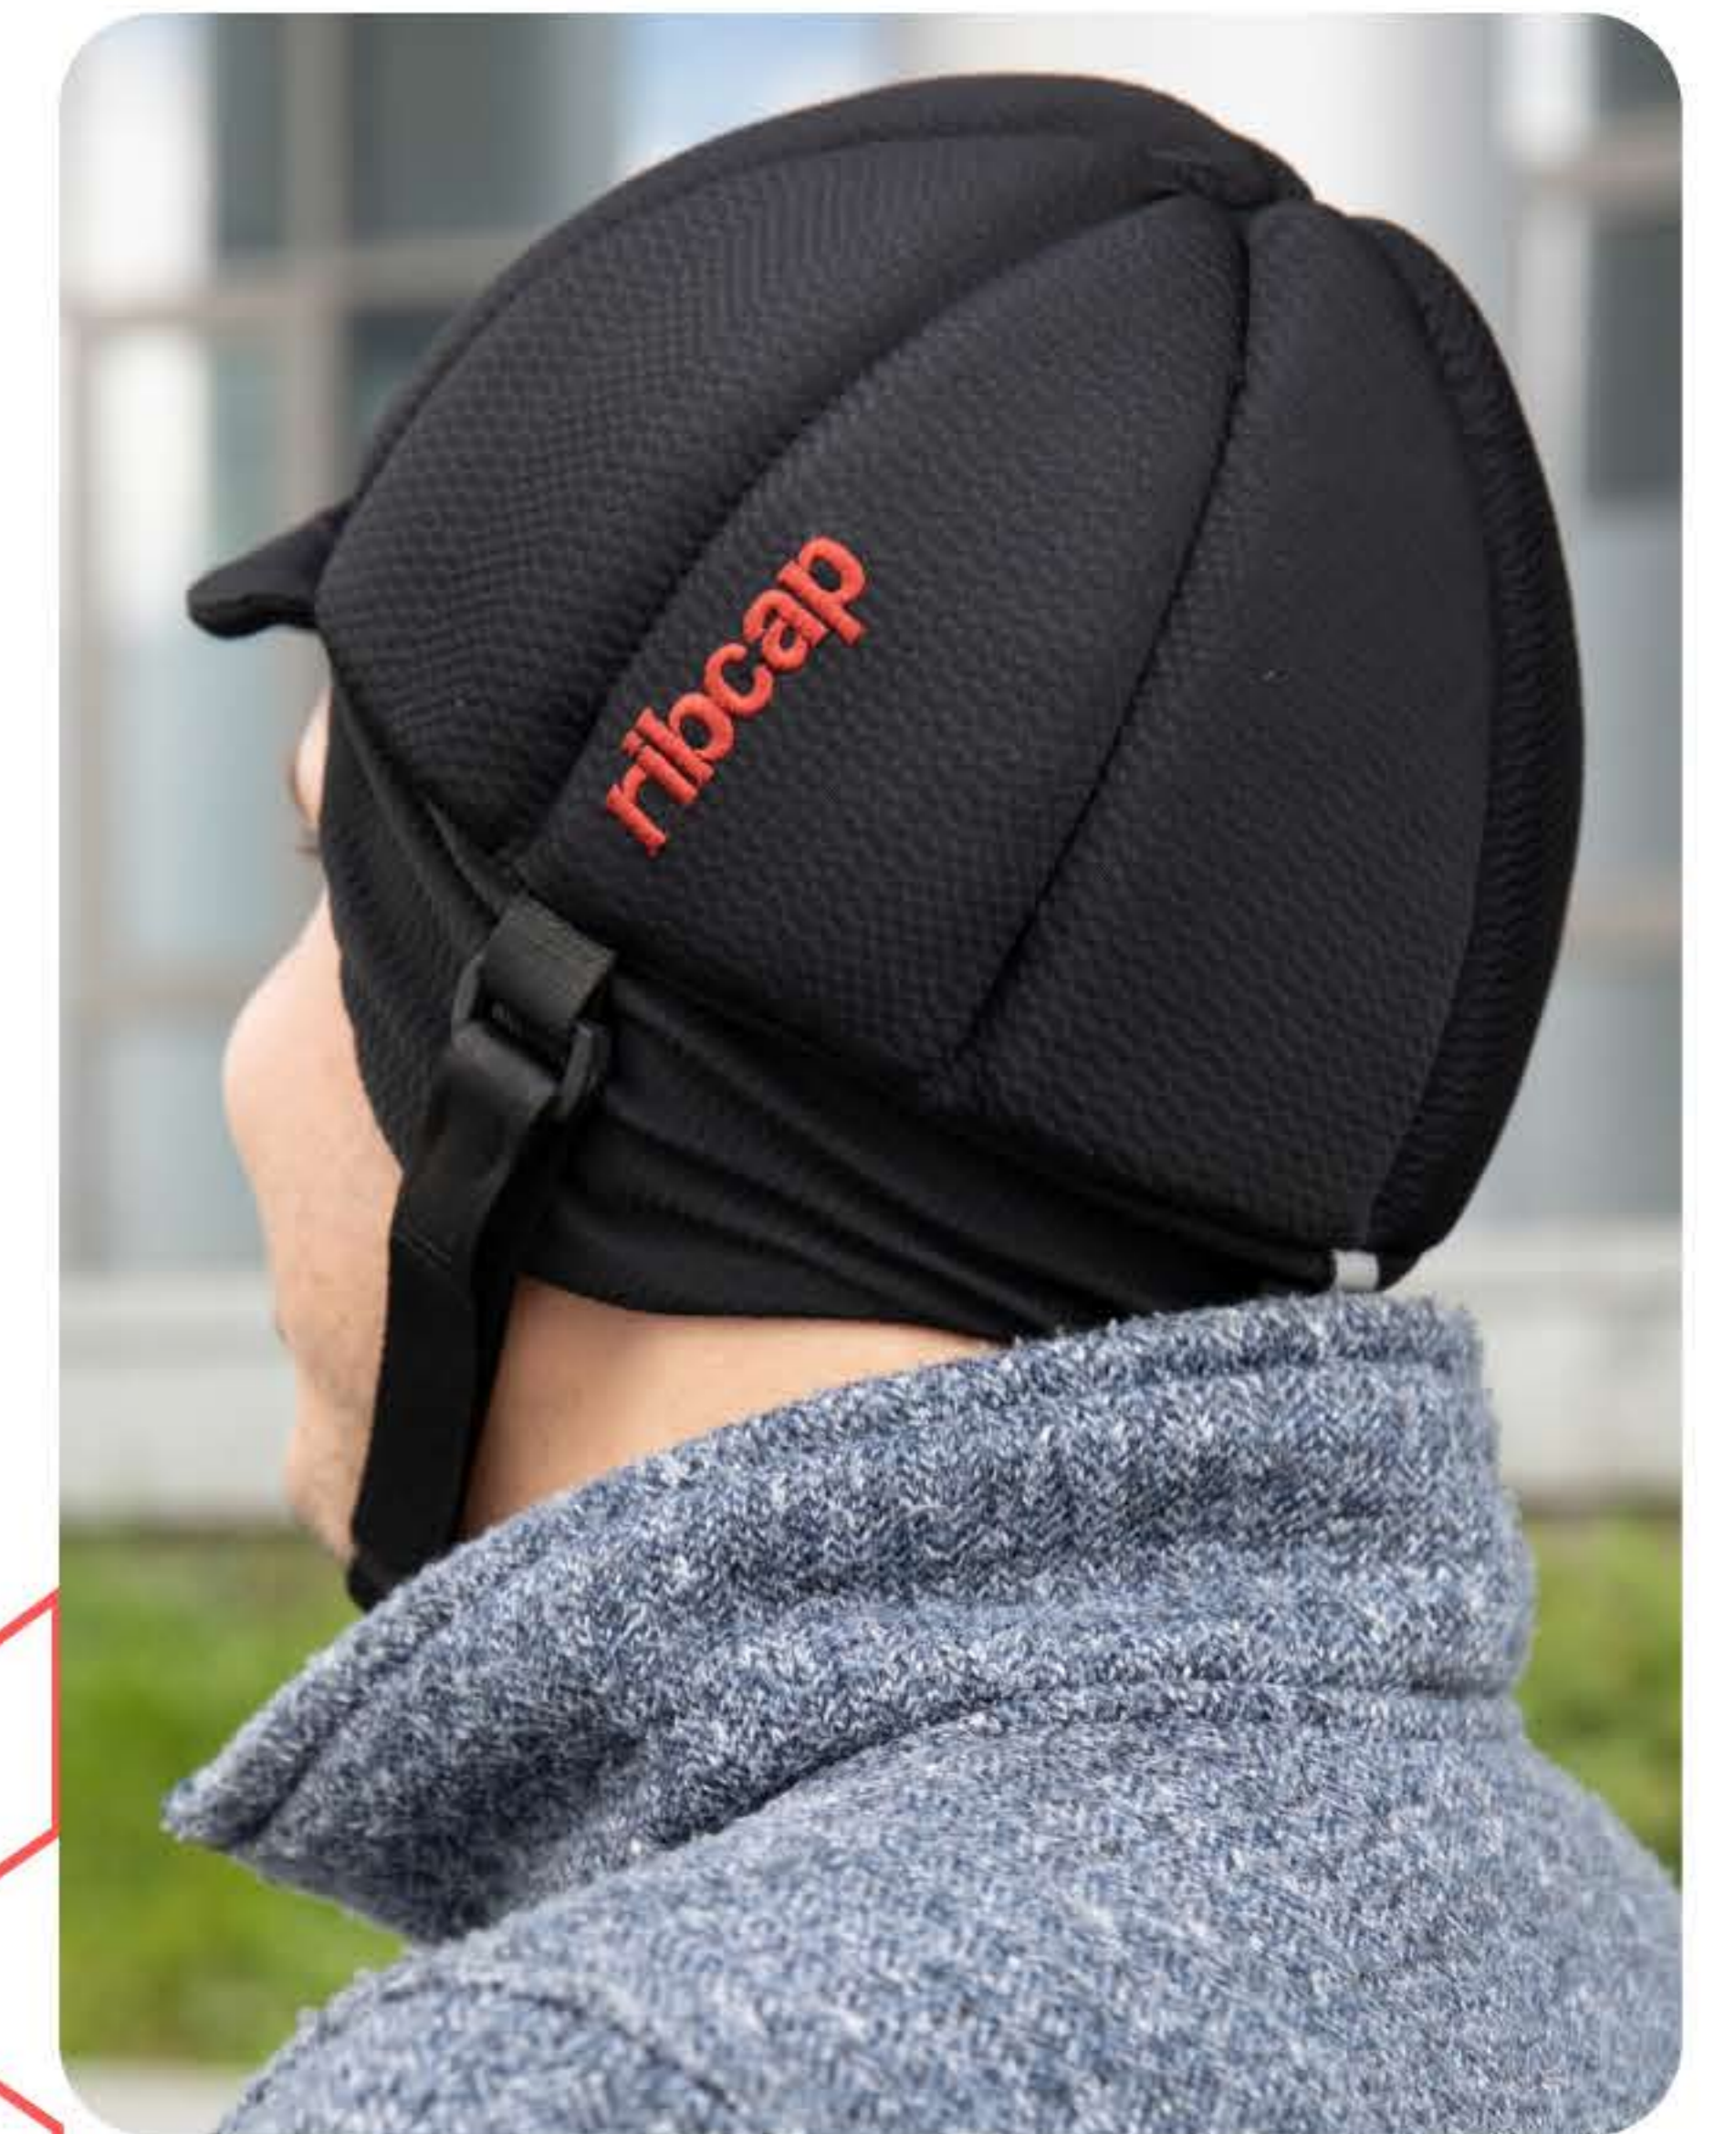

Fox

Ribcap's Fox Protective cap is the world's first fashionable soft medical grade head protection, uniquely designed to protect your loved ones from head injuries than can occur as a result of balance issues, falls, seizure activity, head banging.

Available Colors

Size	Circumference
S	53-55cm | 20.8-21.6"
M	56-58cm | 22.0-22.8"
L	59-61cm | 23.2-24.0"

When you're in between sizes, please choose the larger size.

4 Way Stretch
Water Repellent

Protective Foam
Embedded,
Protective,
Comfortable And
Breathable.

Detachable
Chin Straps
Included

Inside Layer:
Coolmax

Oeko Tex
Materials

bsi.

BSI
Tested

360°
Protection

Breathable
Fabric