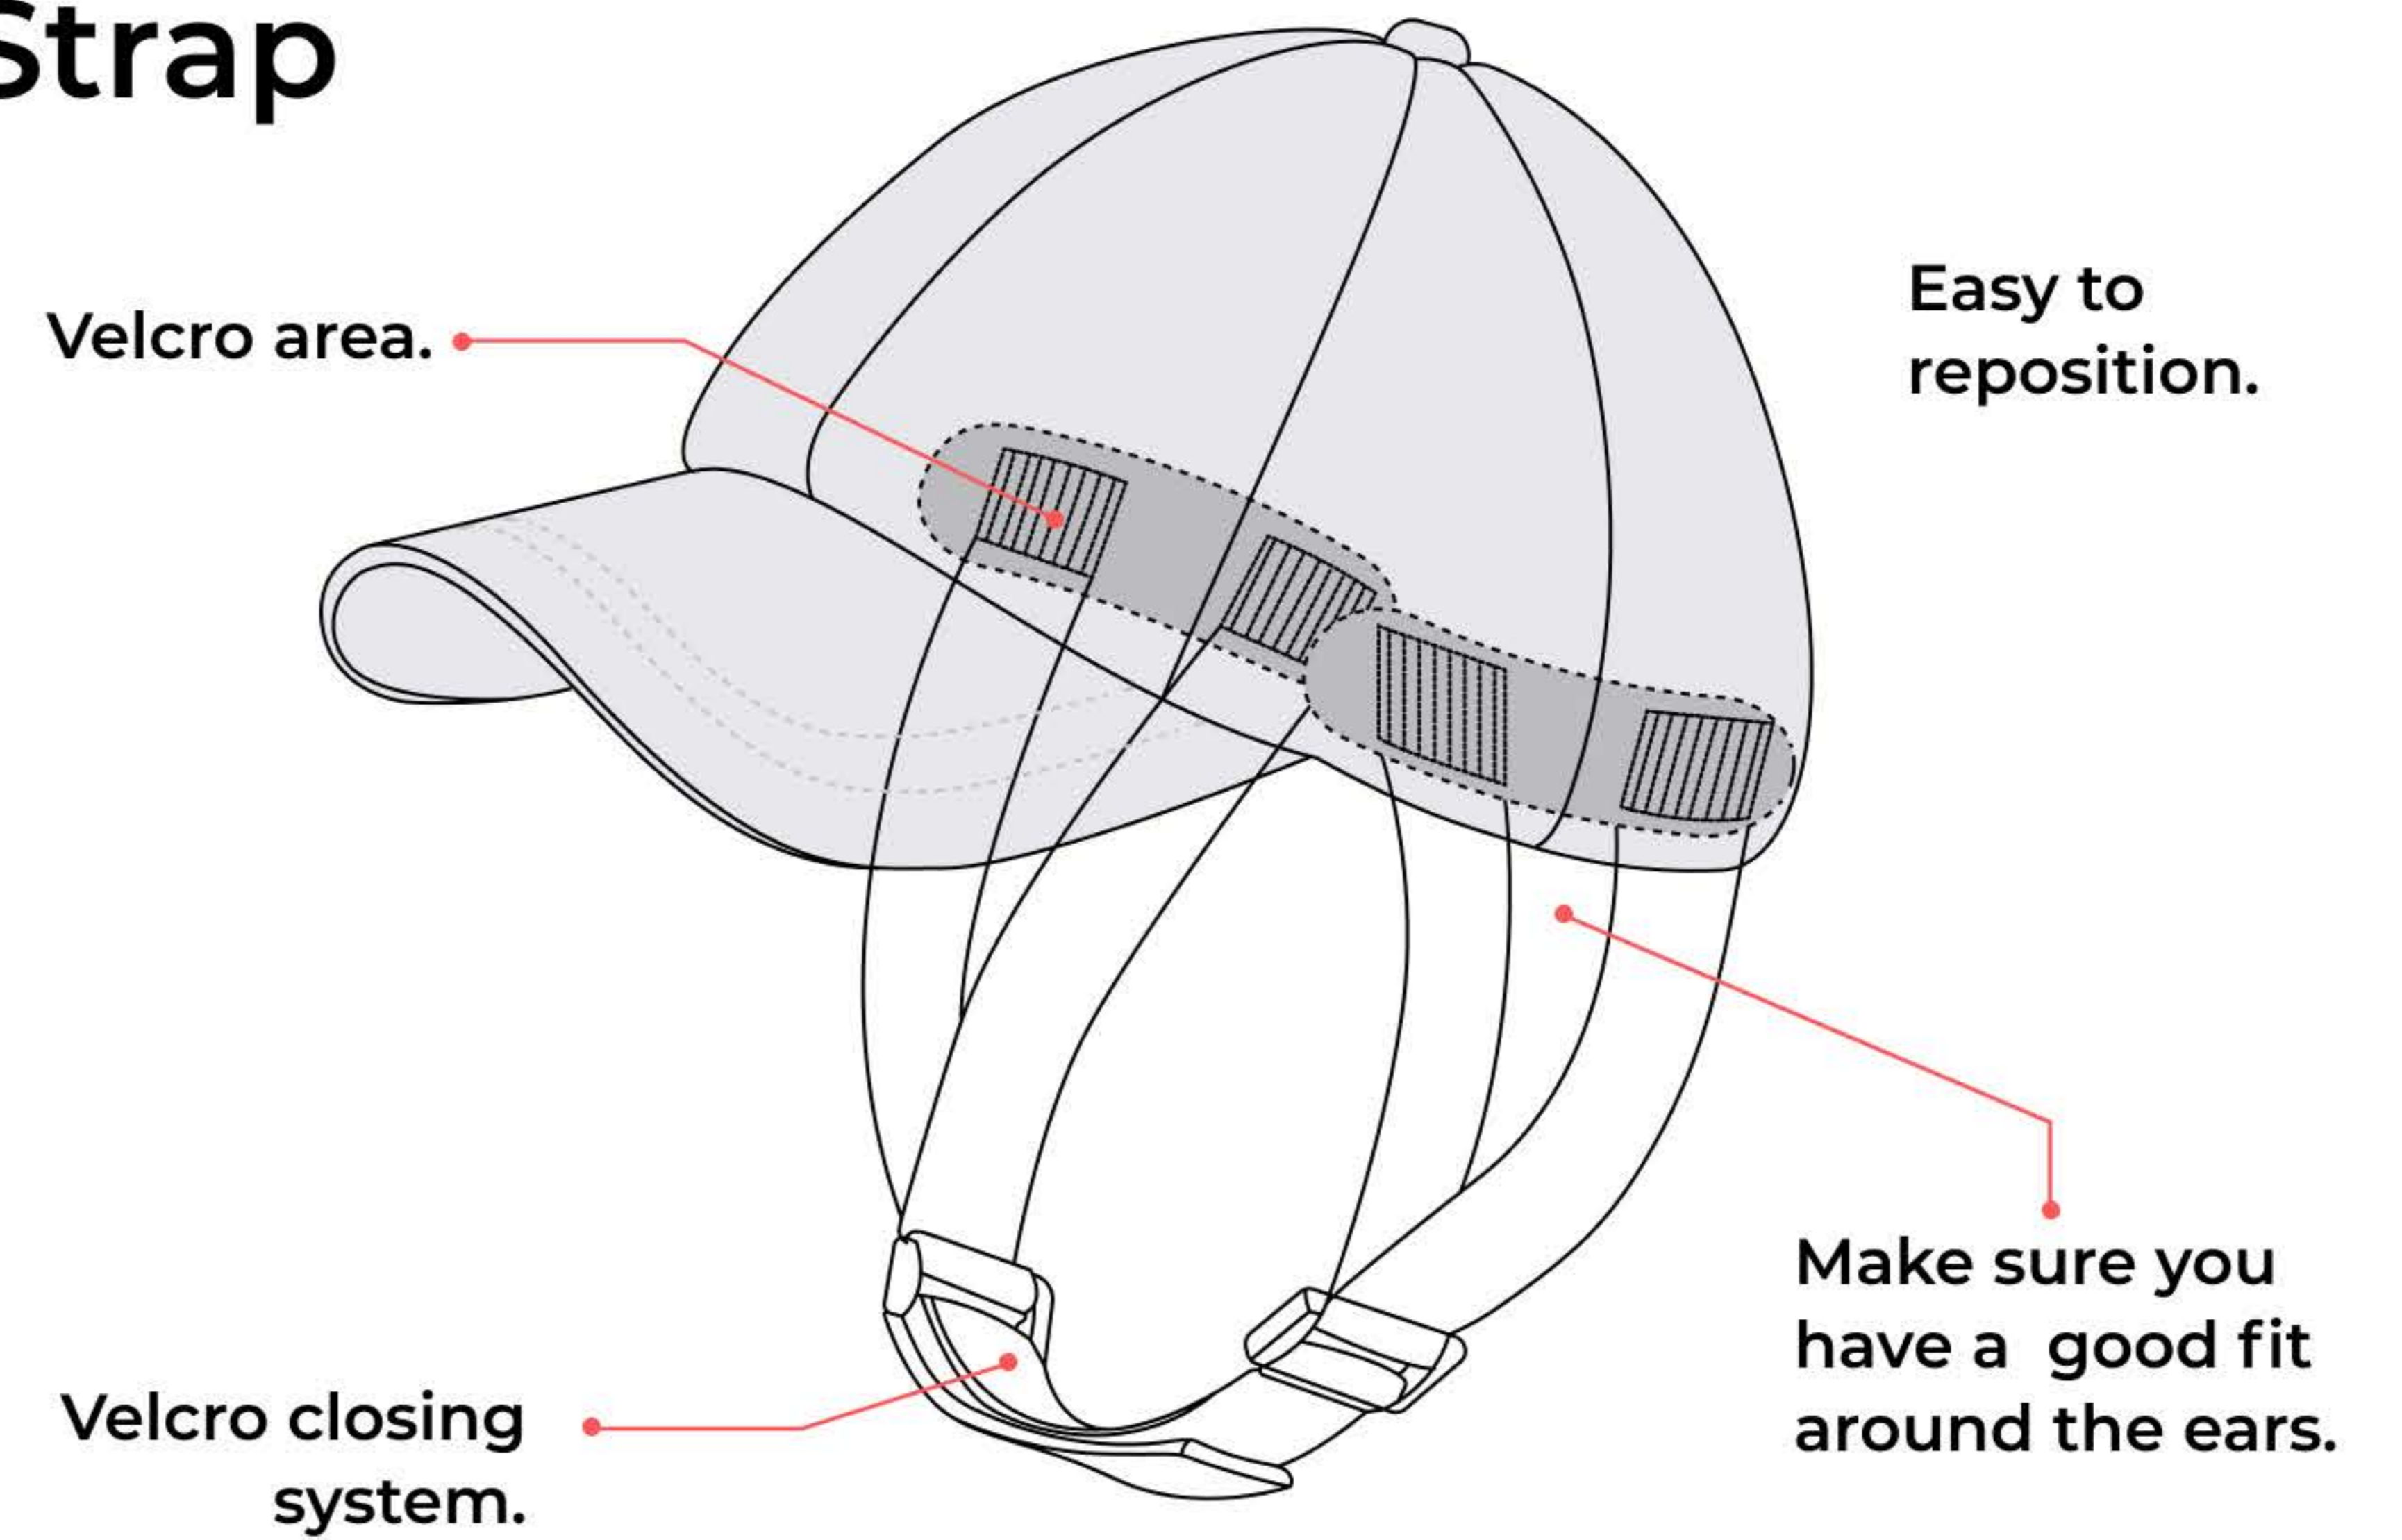

How to add the chin straps on the baseball caps?

Y-Strap