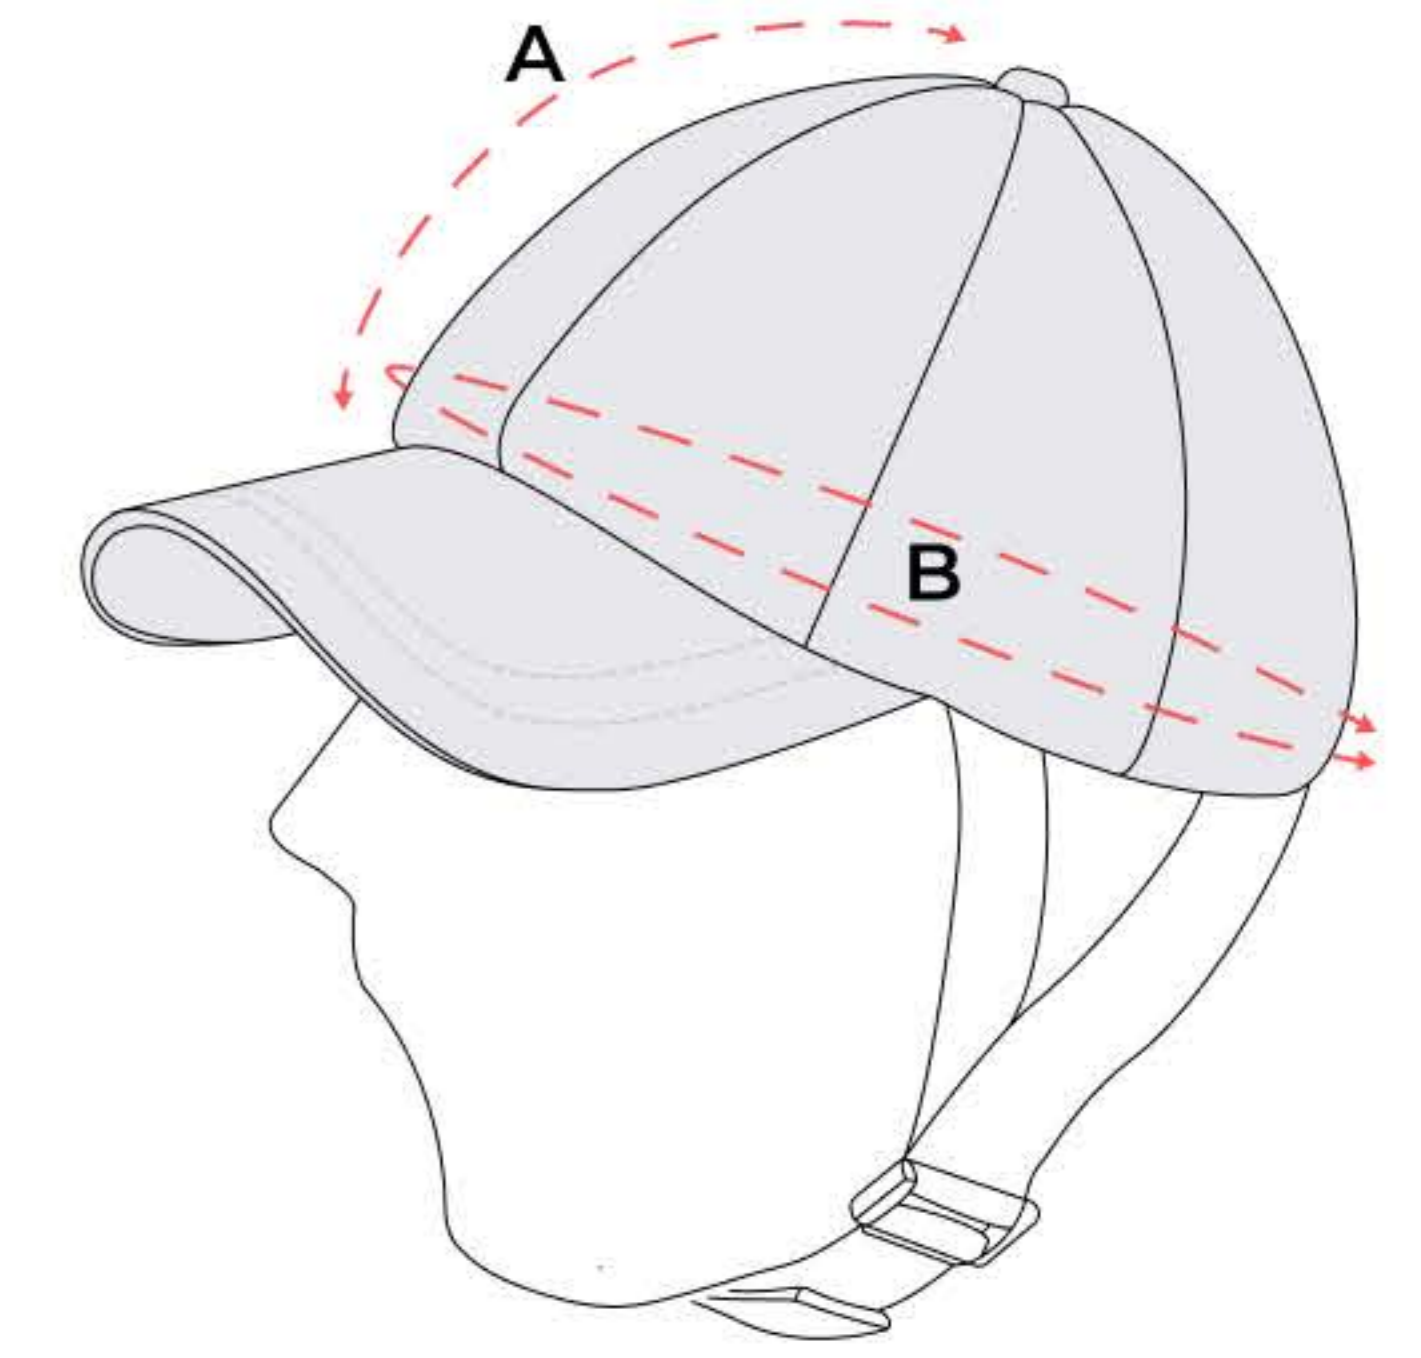

**Trusted by experts
& loved by users!**

Size Guide

BASEBALL CAP

Size	A	B
Midi / Maxi	16.5cm 6.5"	50-55cm 19.7-21.6"
S/M	17.5cm 6.9"	53-58cm 20.8-22.8"
M	18.5cm 7.3"	59-65cm 23.2-25.6"

LENNY • IGGY • HARDY • BILLIE • BIEBER • FOX