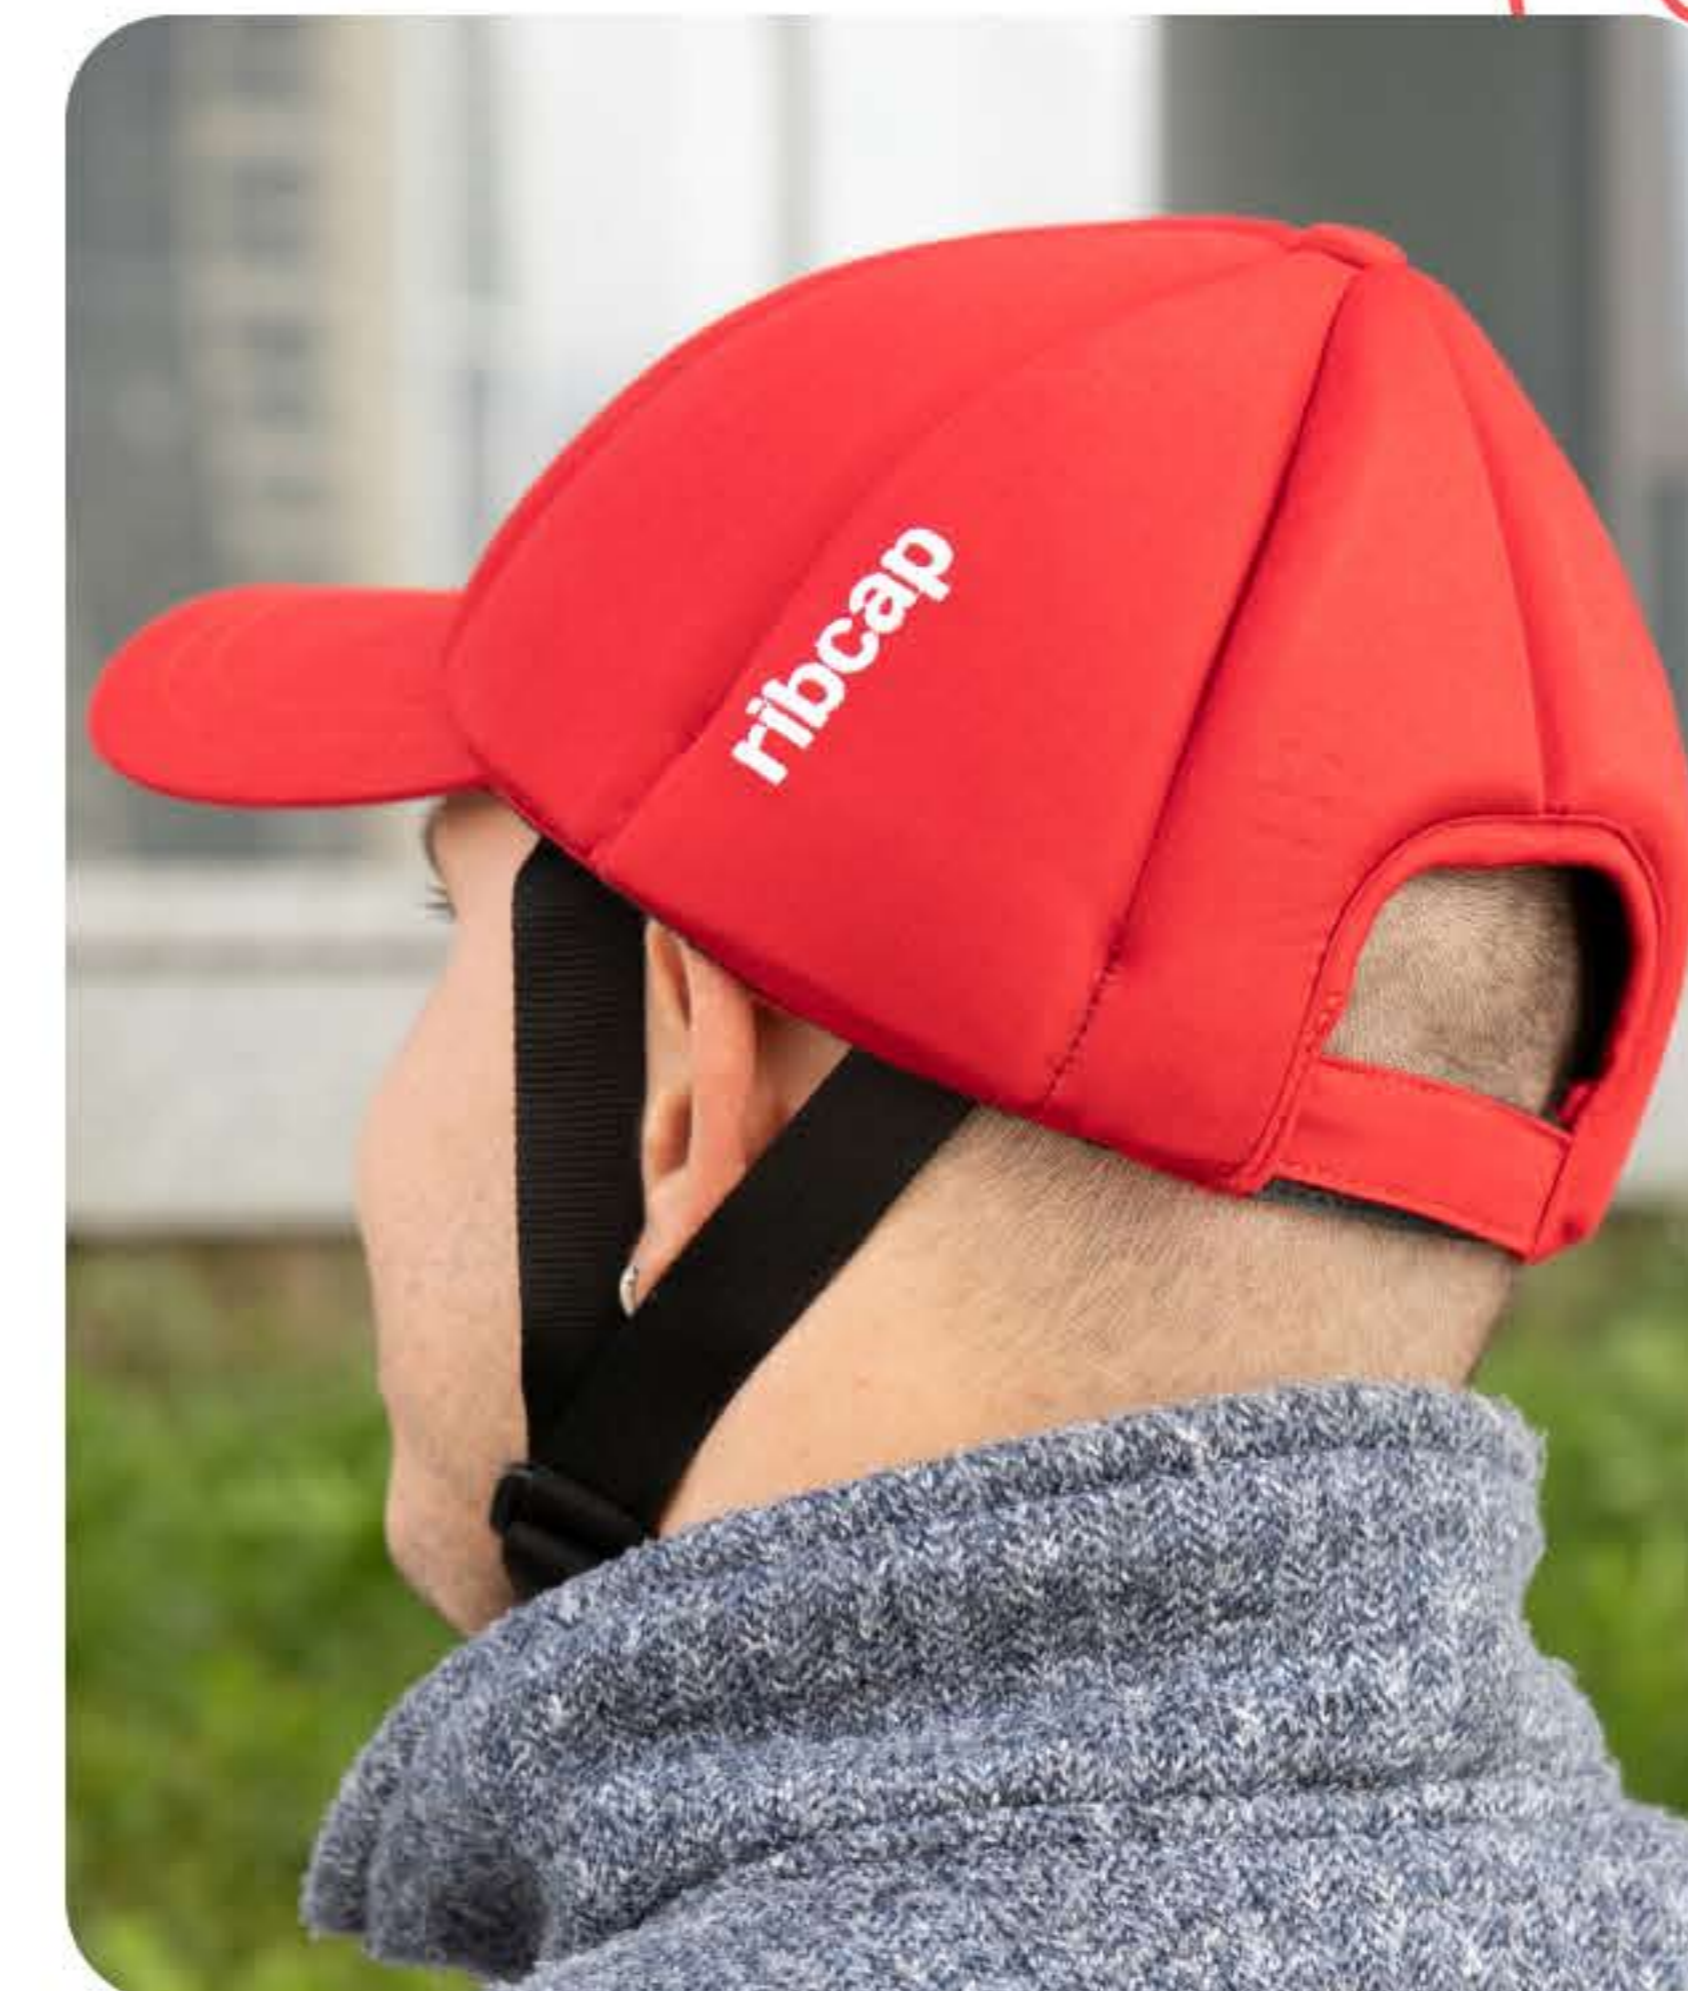

Baseball Cap

Ribcap's Baseball cap is the world's first fashionable soft medical grade head protection, uniquely designed to protect your loved ones from head injuries that can occur as a result of balance issues, falls, seizure activity, head banging.

Available Colors

Size   Circumference

S/M   53-58cm | 20.8-22.8"

L/XL   59-61cm | 23.2-24.0"

Adjustable sizing at the back of the cap.

When you're in between sizes, please choose the larger size.

Outside layer
natural cotton

Protective Foam
Embedded,
Protective,
Comfortable And
Breathable.

Inside Layer:
Coolmax

NEW

Detachable
Y- shape & T-shape
Chin Straps Included

Oeko Tex
Materials

BSI
Tested

360°
Protection

Breathable
Fabric

BE
S
A