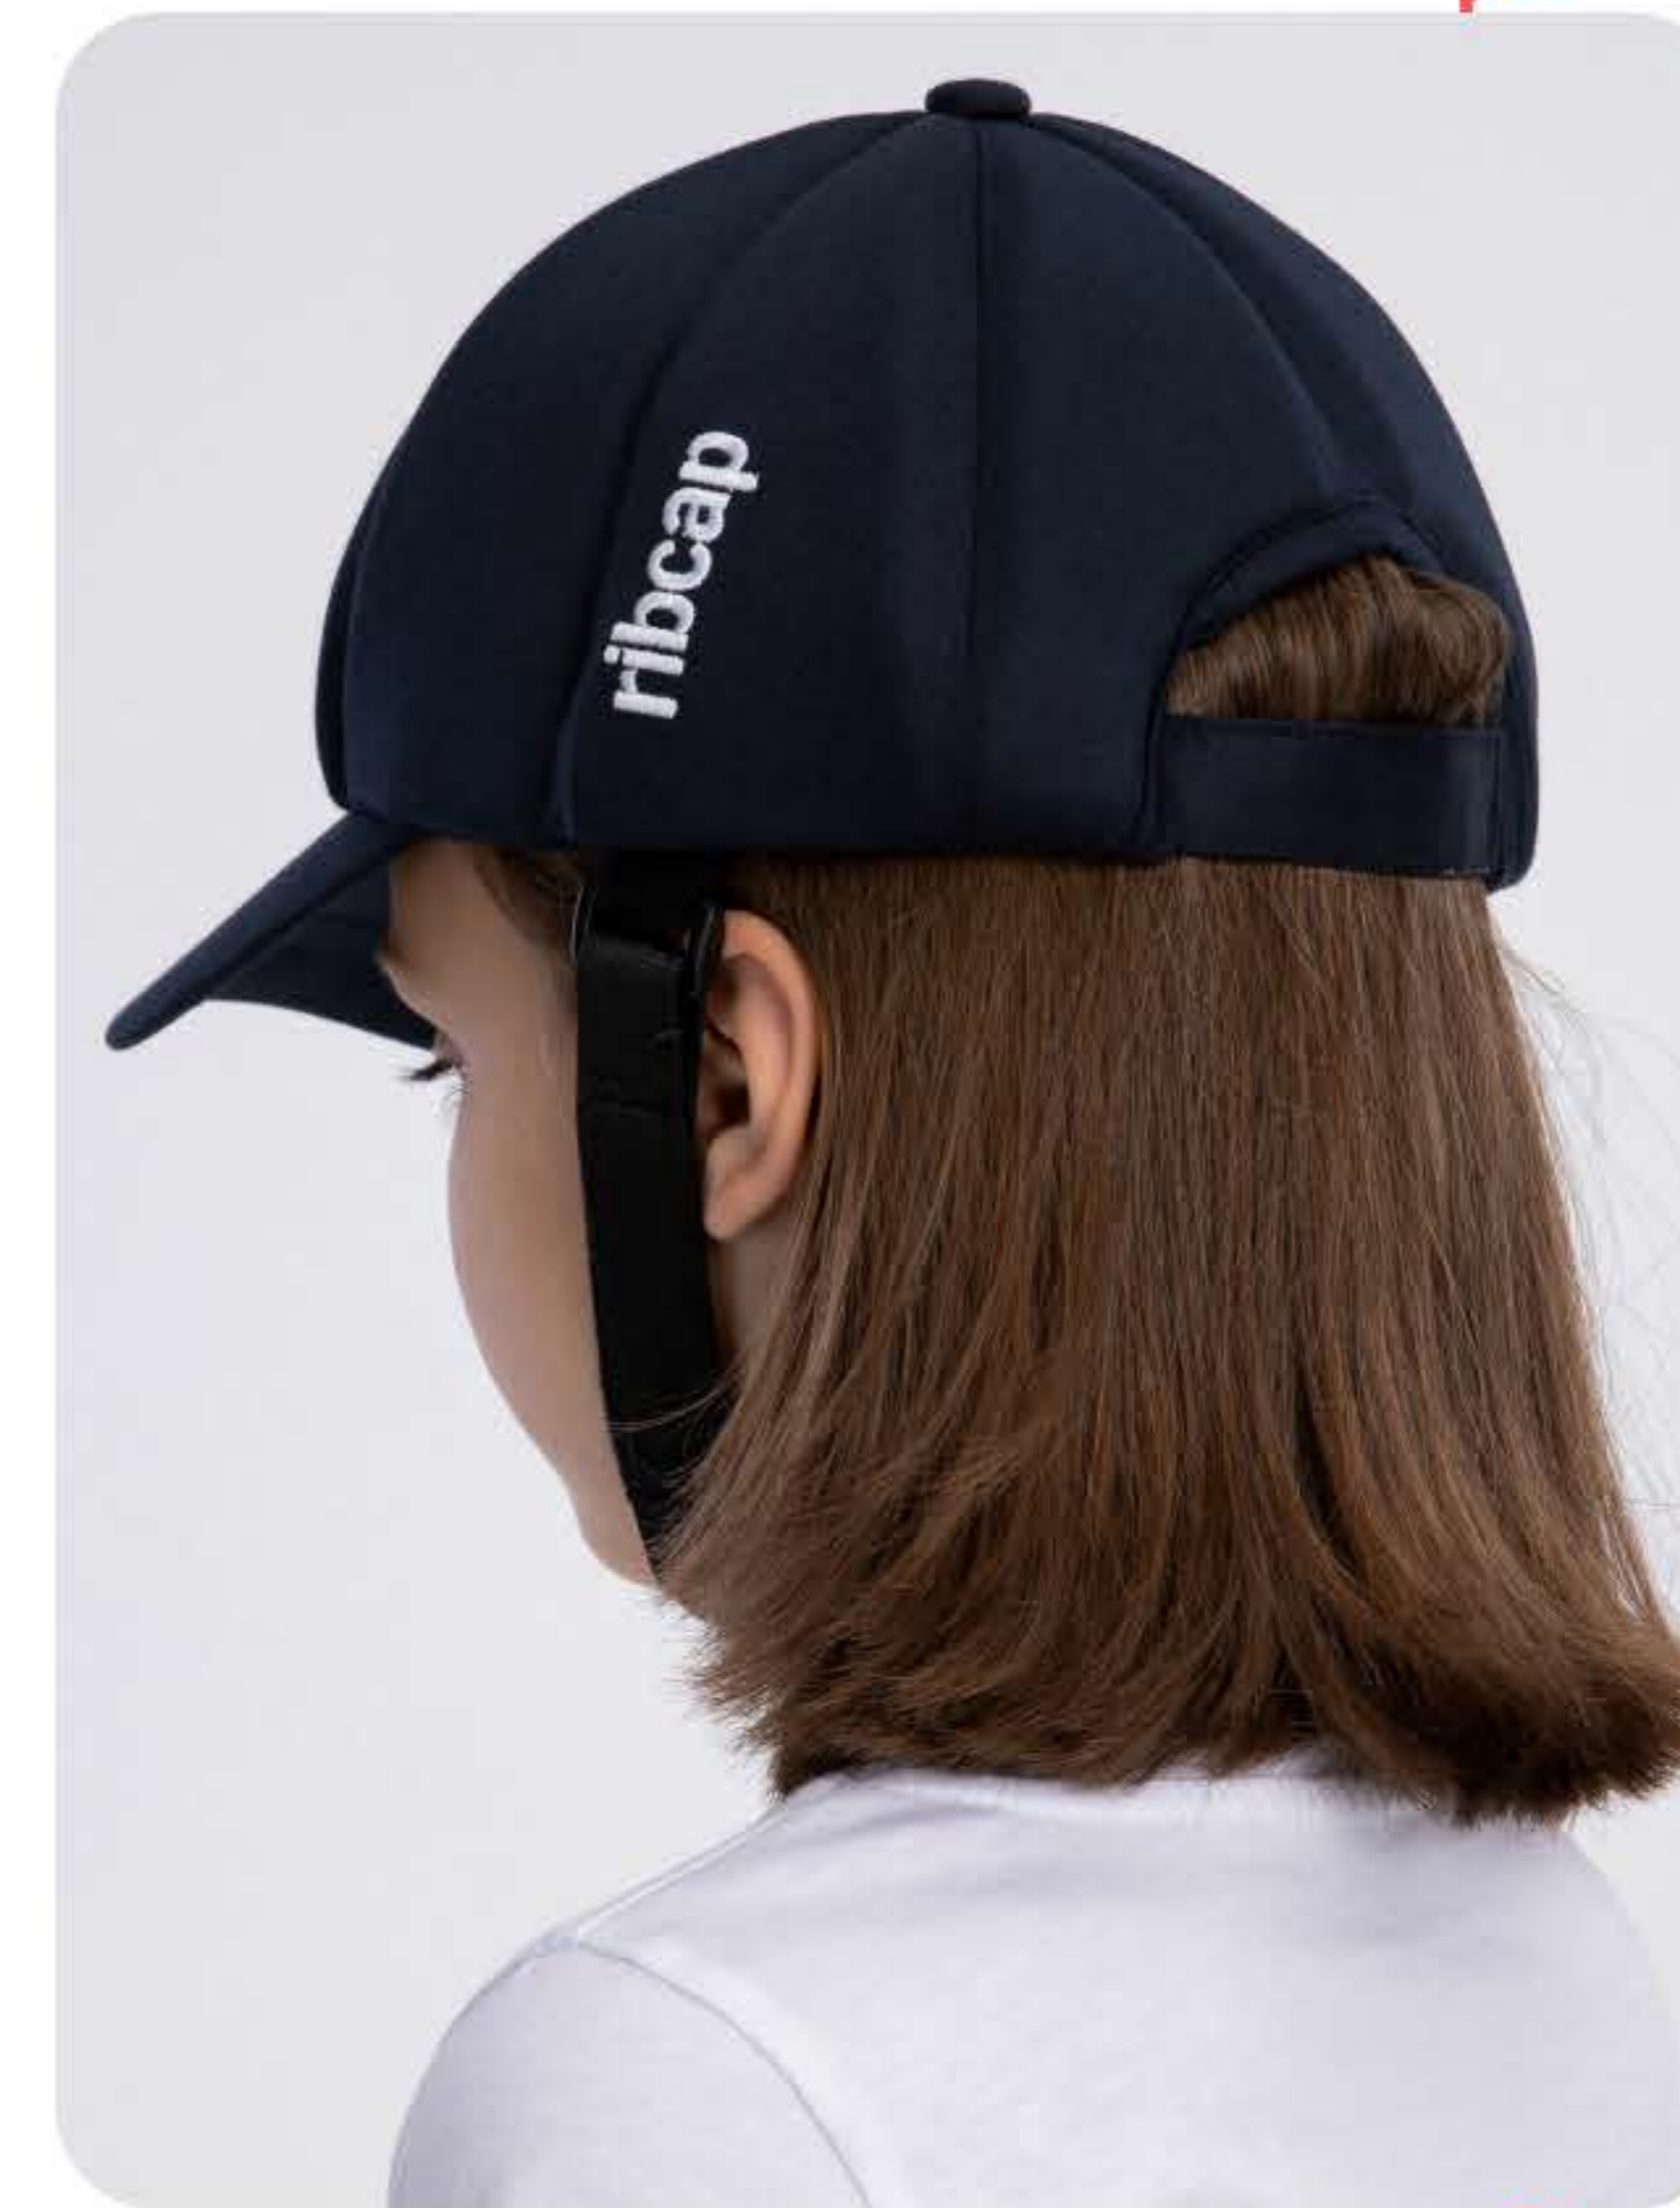

Baseball Cap Kids

Ribcap's Extra Protective cap is the world's first fashionable soft medical grade head protection, uniquely designed to protect your loved ones from head injuries than can occur as a result of balance issues, falls, seizure activity, head banging.

Available Colors

Size	Circumference
Midi / Maxi	50-55cm | 19.7"-21.6"

Adjustable sizing at the back of the cap.

Outside layer natural cotton

Inside Layer: Coolmax

NEW
Detachable Y- shape & T- shape Chin Straps Included

Detachable Extra Back Support

Oeko Tex Materials

BSI Tested

360° Protection

Breathable Fabric

BASEBALL