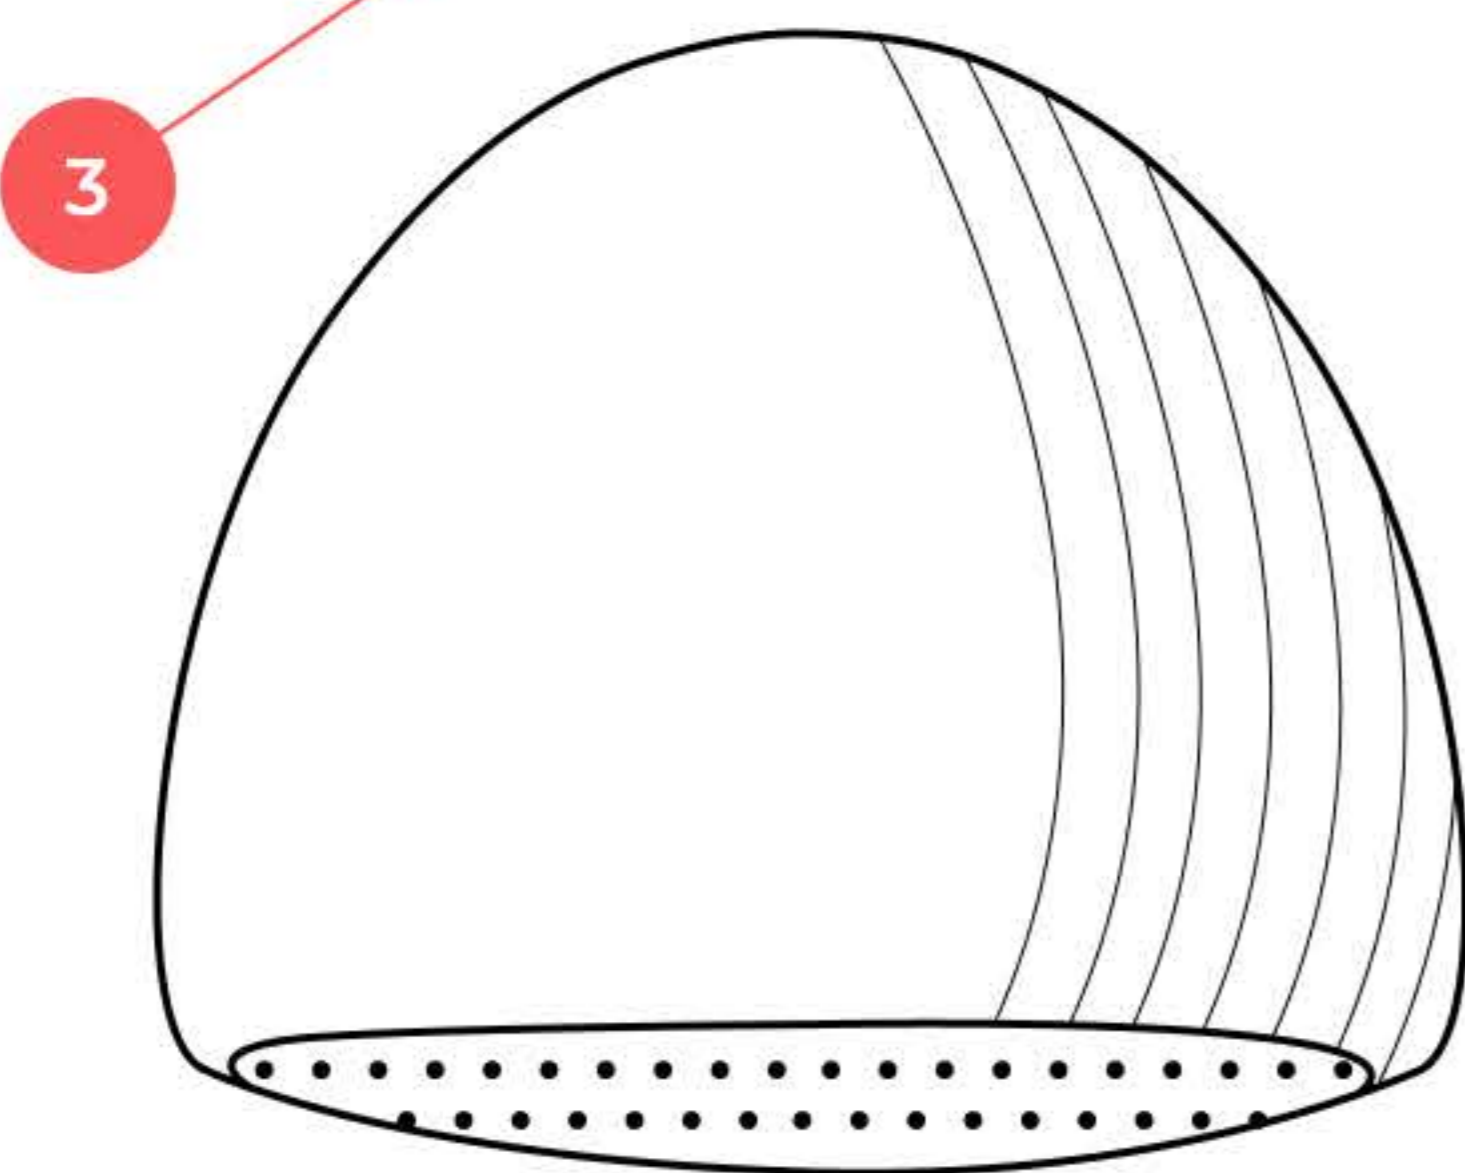

The protection foam comes attached to the style you chose.