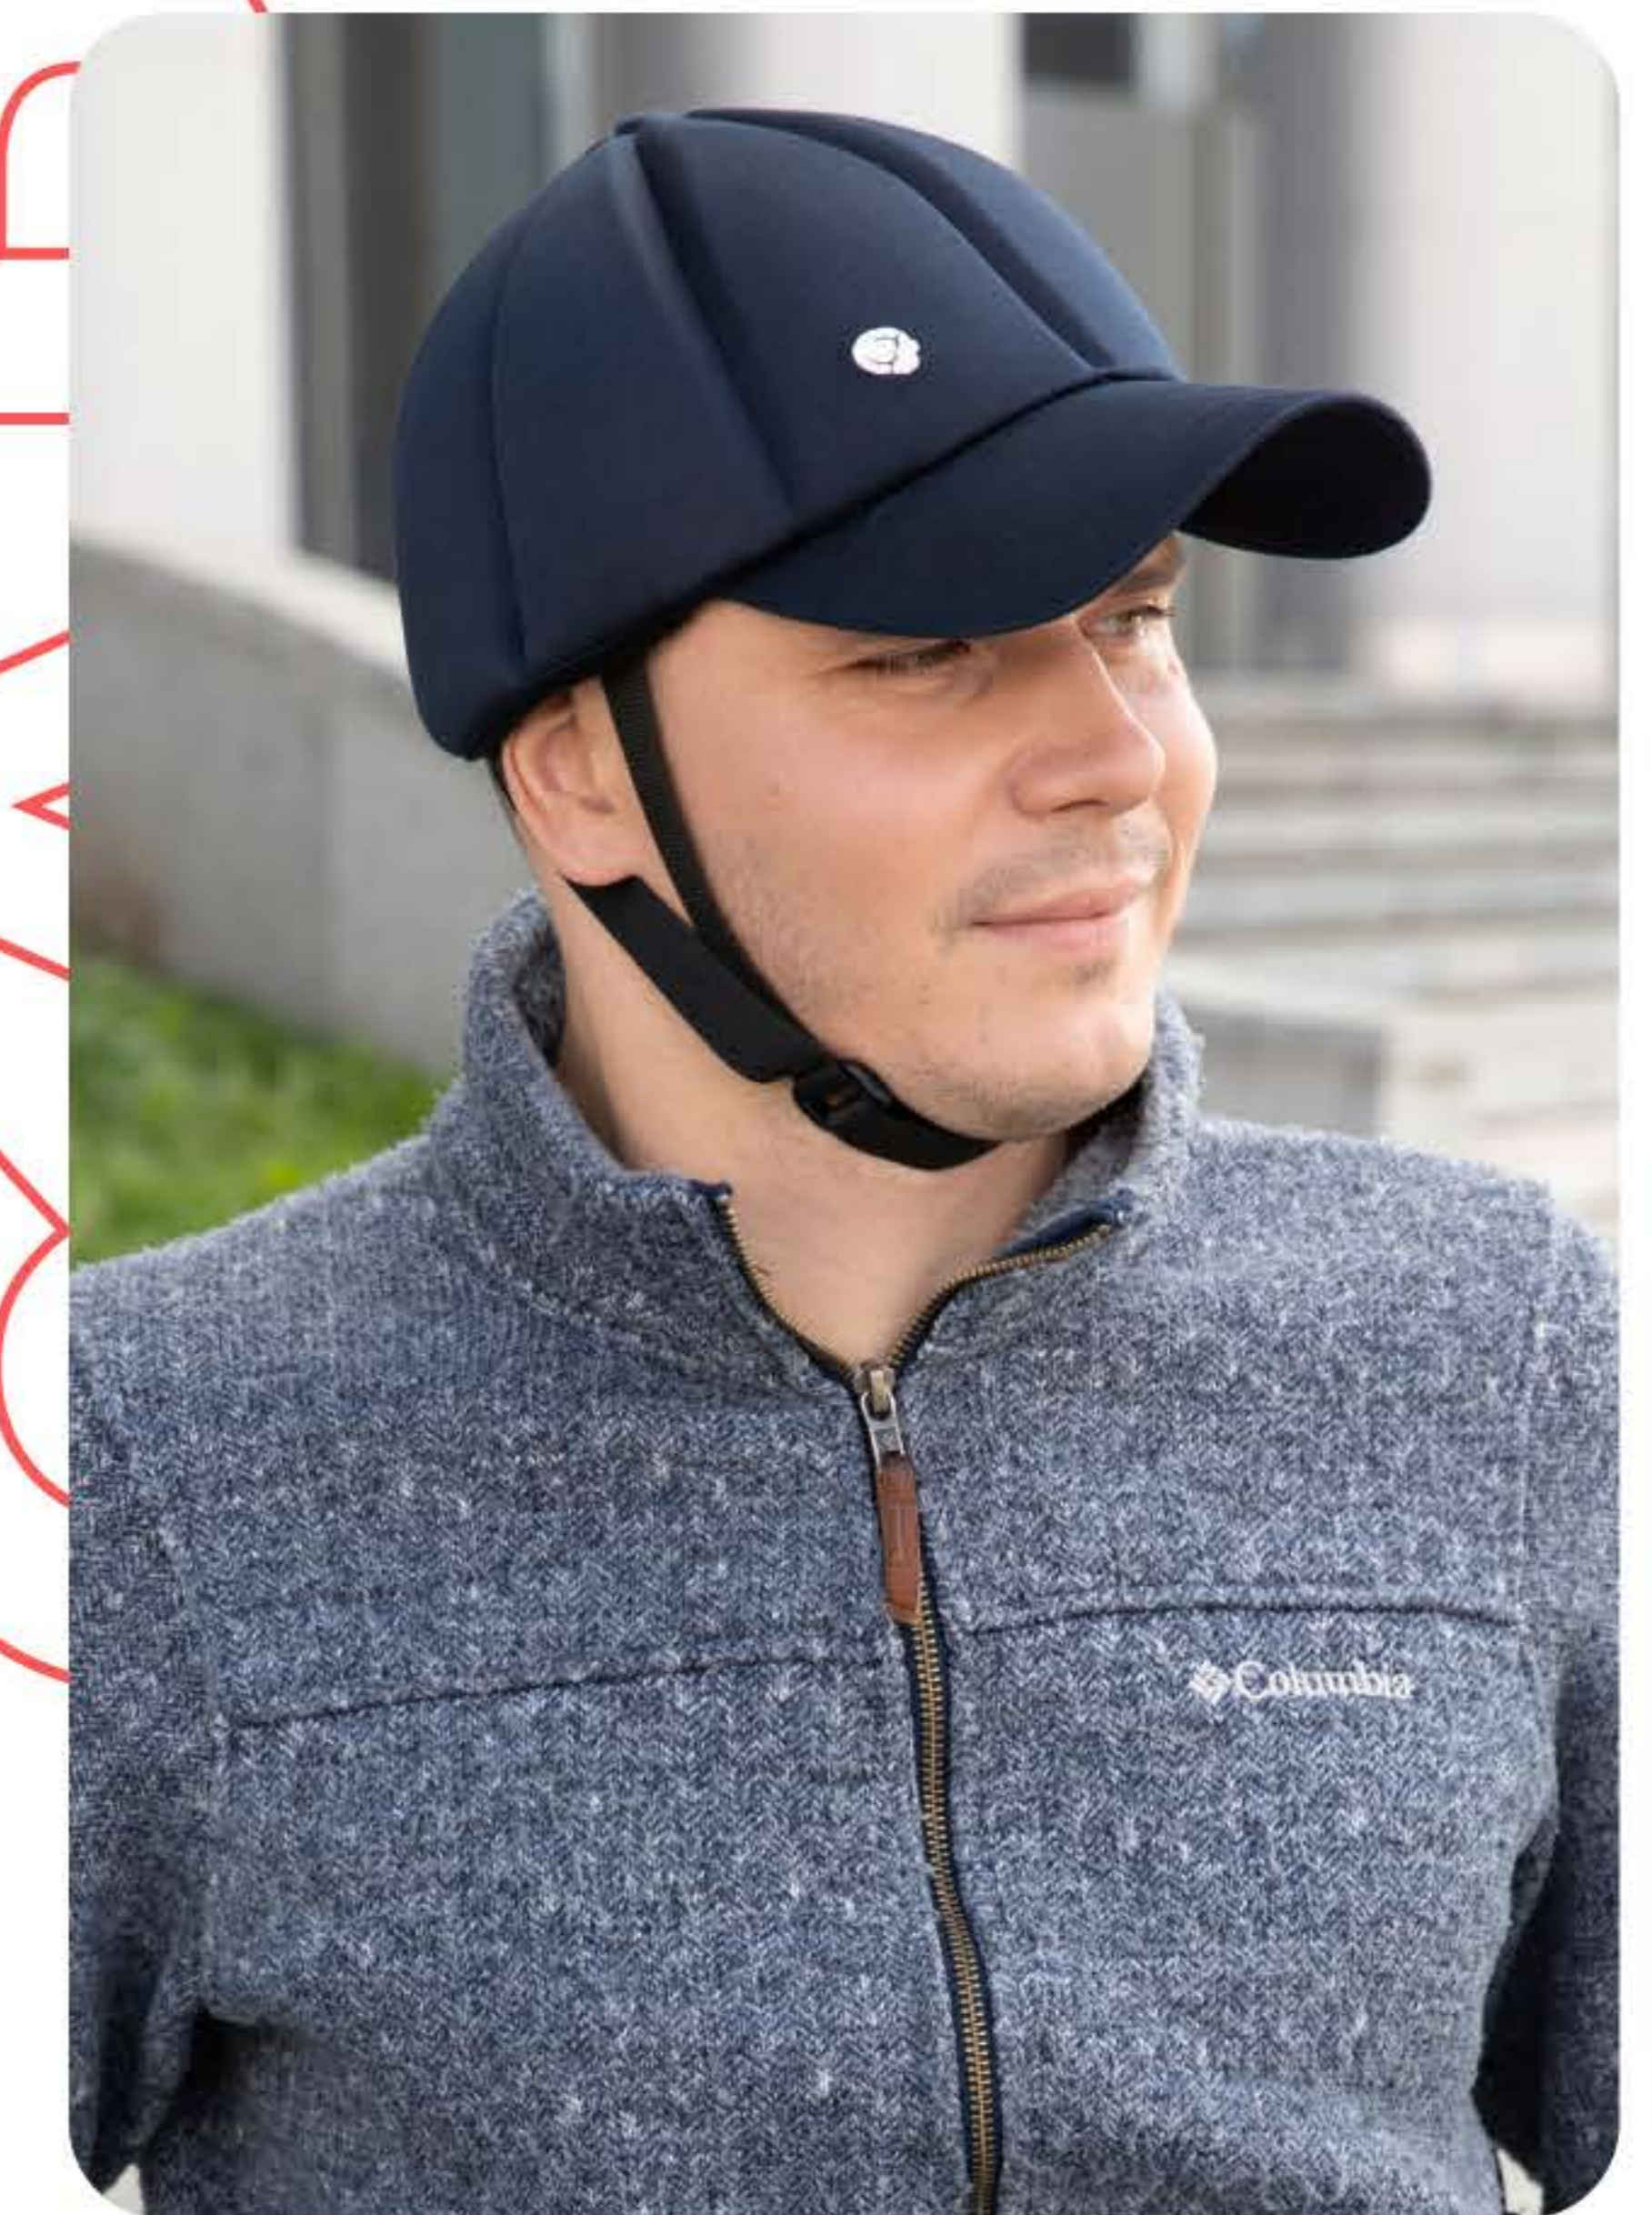

Baseball Cap

Ribcap's Baseball cap is the world's first fashionable soft medical grade head protection, uniquely designed to protect your loved ones from head injuries that can occur as a result of balance issues, falls, seizure activity, head banging.

Available Colors

Size   Circumference

S/M   53-58cm | 20.8-22.8"

L/XL   59-61cm | 23.2-24.0"

Adjustable sizing at the back of the cap.

When you're in between sizes, please choose the larger size.

Outside layer
natural cotton

Protective Foam
Embedded,
Protective,
Comfortable And
Breathable.

Inside Layer:
Coolmax

NEW

Detachable
Y- shape & T-shape
Chin Straps Included

Oeko Tex
Materials

BSI
Tested

360°
Protection

Breathable
Fabric

BE
S
A