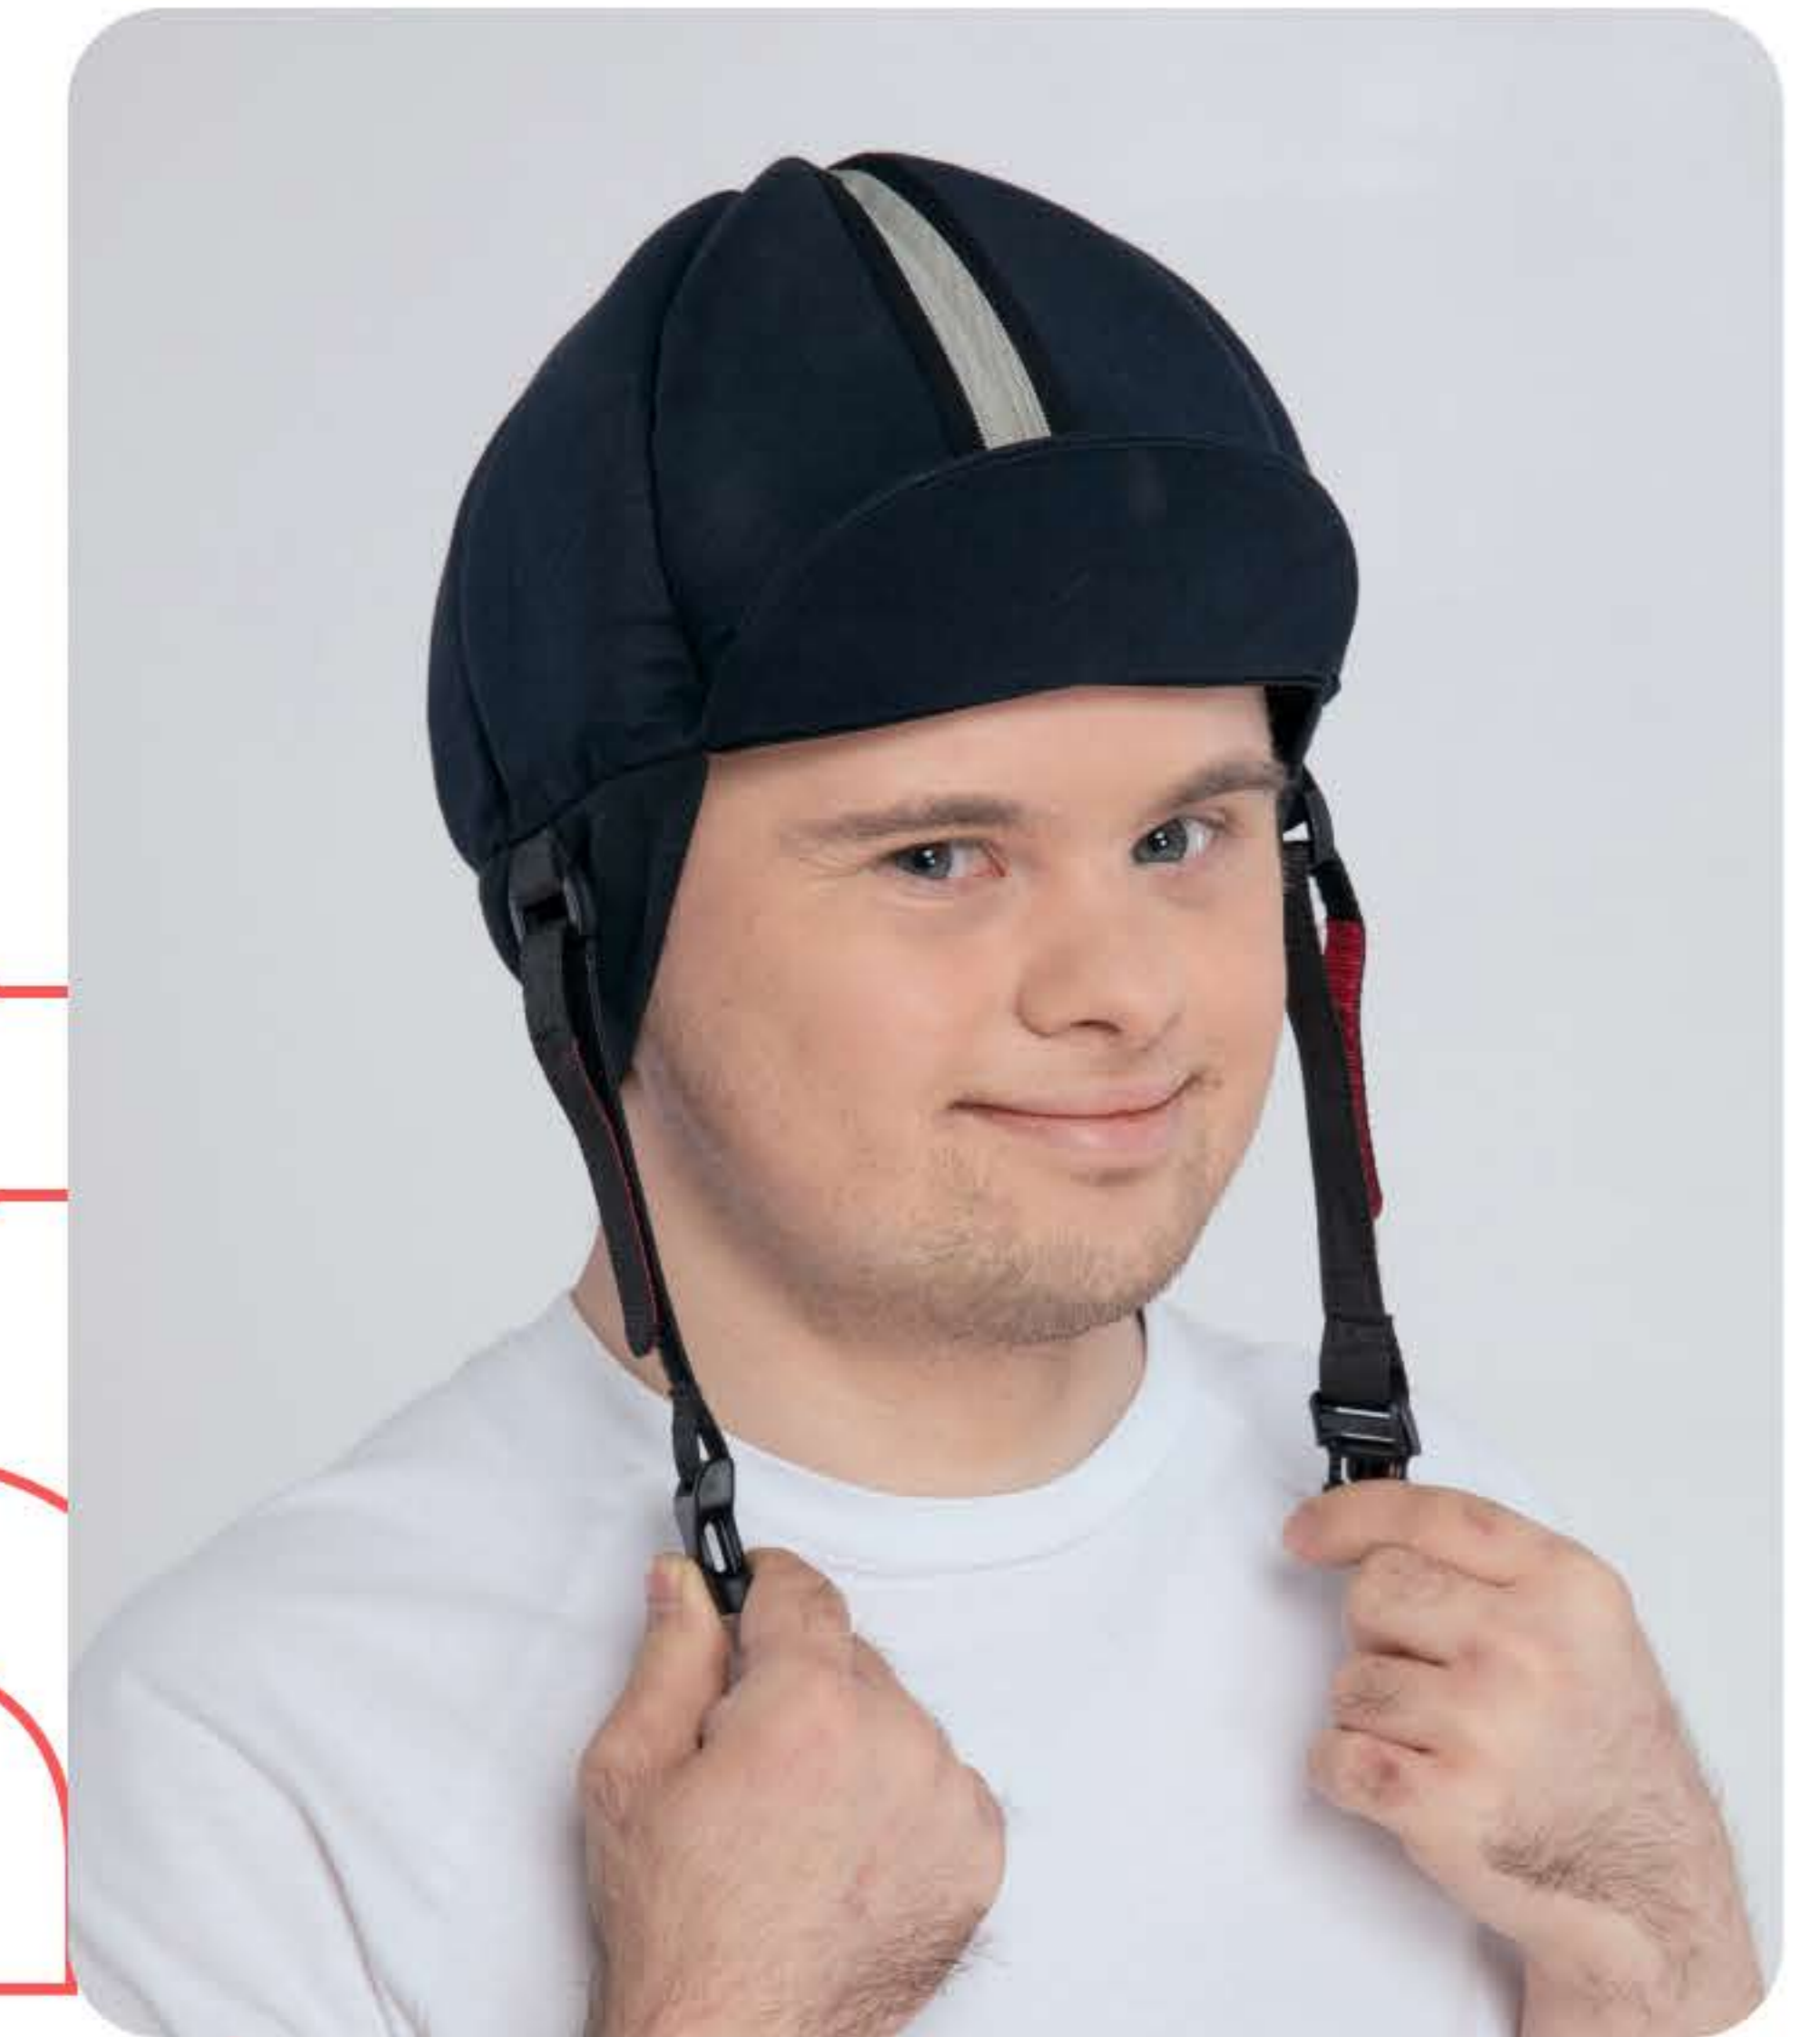

Hardy

Ribcap's Hardy is the world's first fashionable soft medical grade head protection, uniquely designed to protect your loved ones from head injuries than can occur as a result of balance issues, falls, seizure activity, head banging.

Available Colors

Size	Circumference
S	53-55cm | 20.8-21.6"
M	56-58cm | 22.0-22.8"
L	59-61cm | 23.2-24.0"

When you're in between sizes, please choose the larger size.

Protective Foam Embedded, Protective, Comfortable And Breathable.

Inside Layer: Coolmax

Outside layer natural cotton

Detachable Chin Straps Included

Oeko Tex Materials

BSI Tested

360° Protection

Breathable Fabric

HARDY