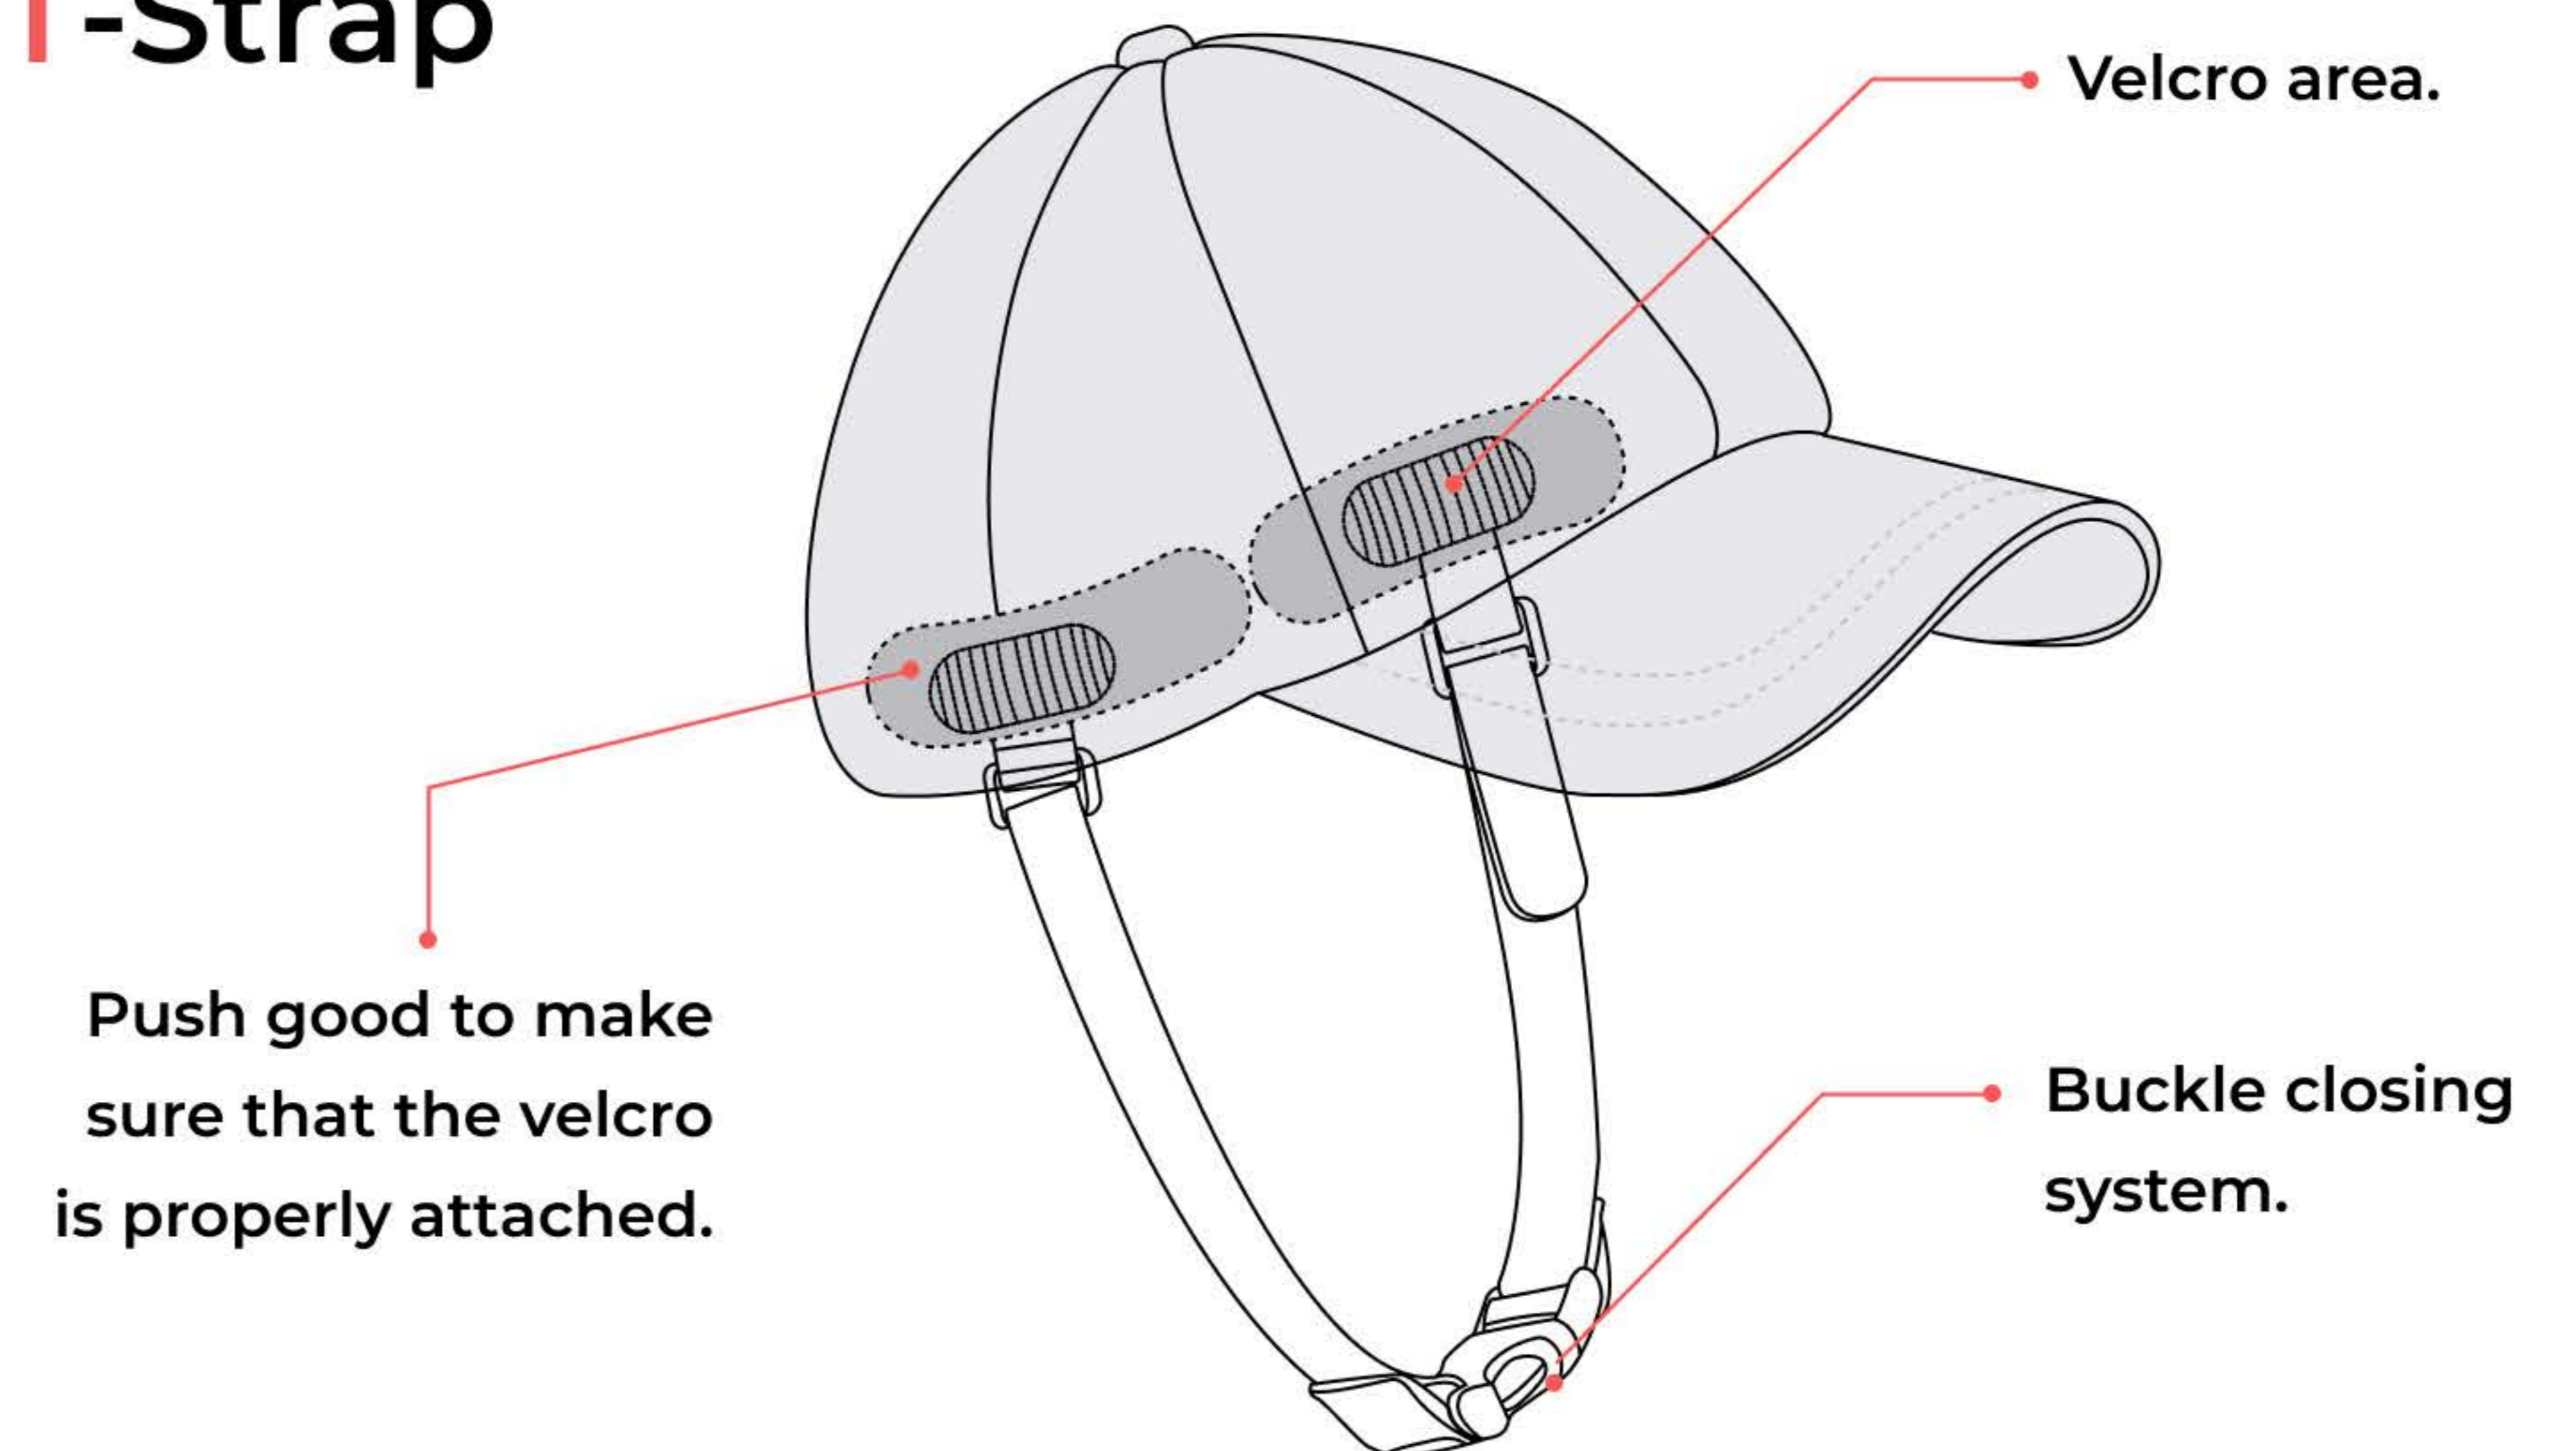

DOUBLE CHIN STRAP

Choose your style

How to add the chin straps on the baseball caps?

Y-Strap

T-Strap

Make sure that the velcro line on the strap is in line with the velcro line on the inside of the cap.

Our Mission

ribcap®

Ribcap is the world's first fashionable soft shell medical grade skull (and body) protection, uniquely designed to protect your loved ones from head injuries than can occur as a result of age related balance issues, falls, seizure activity, head banging, sensory sensitivity, etc.