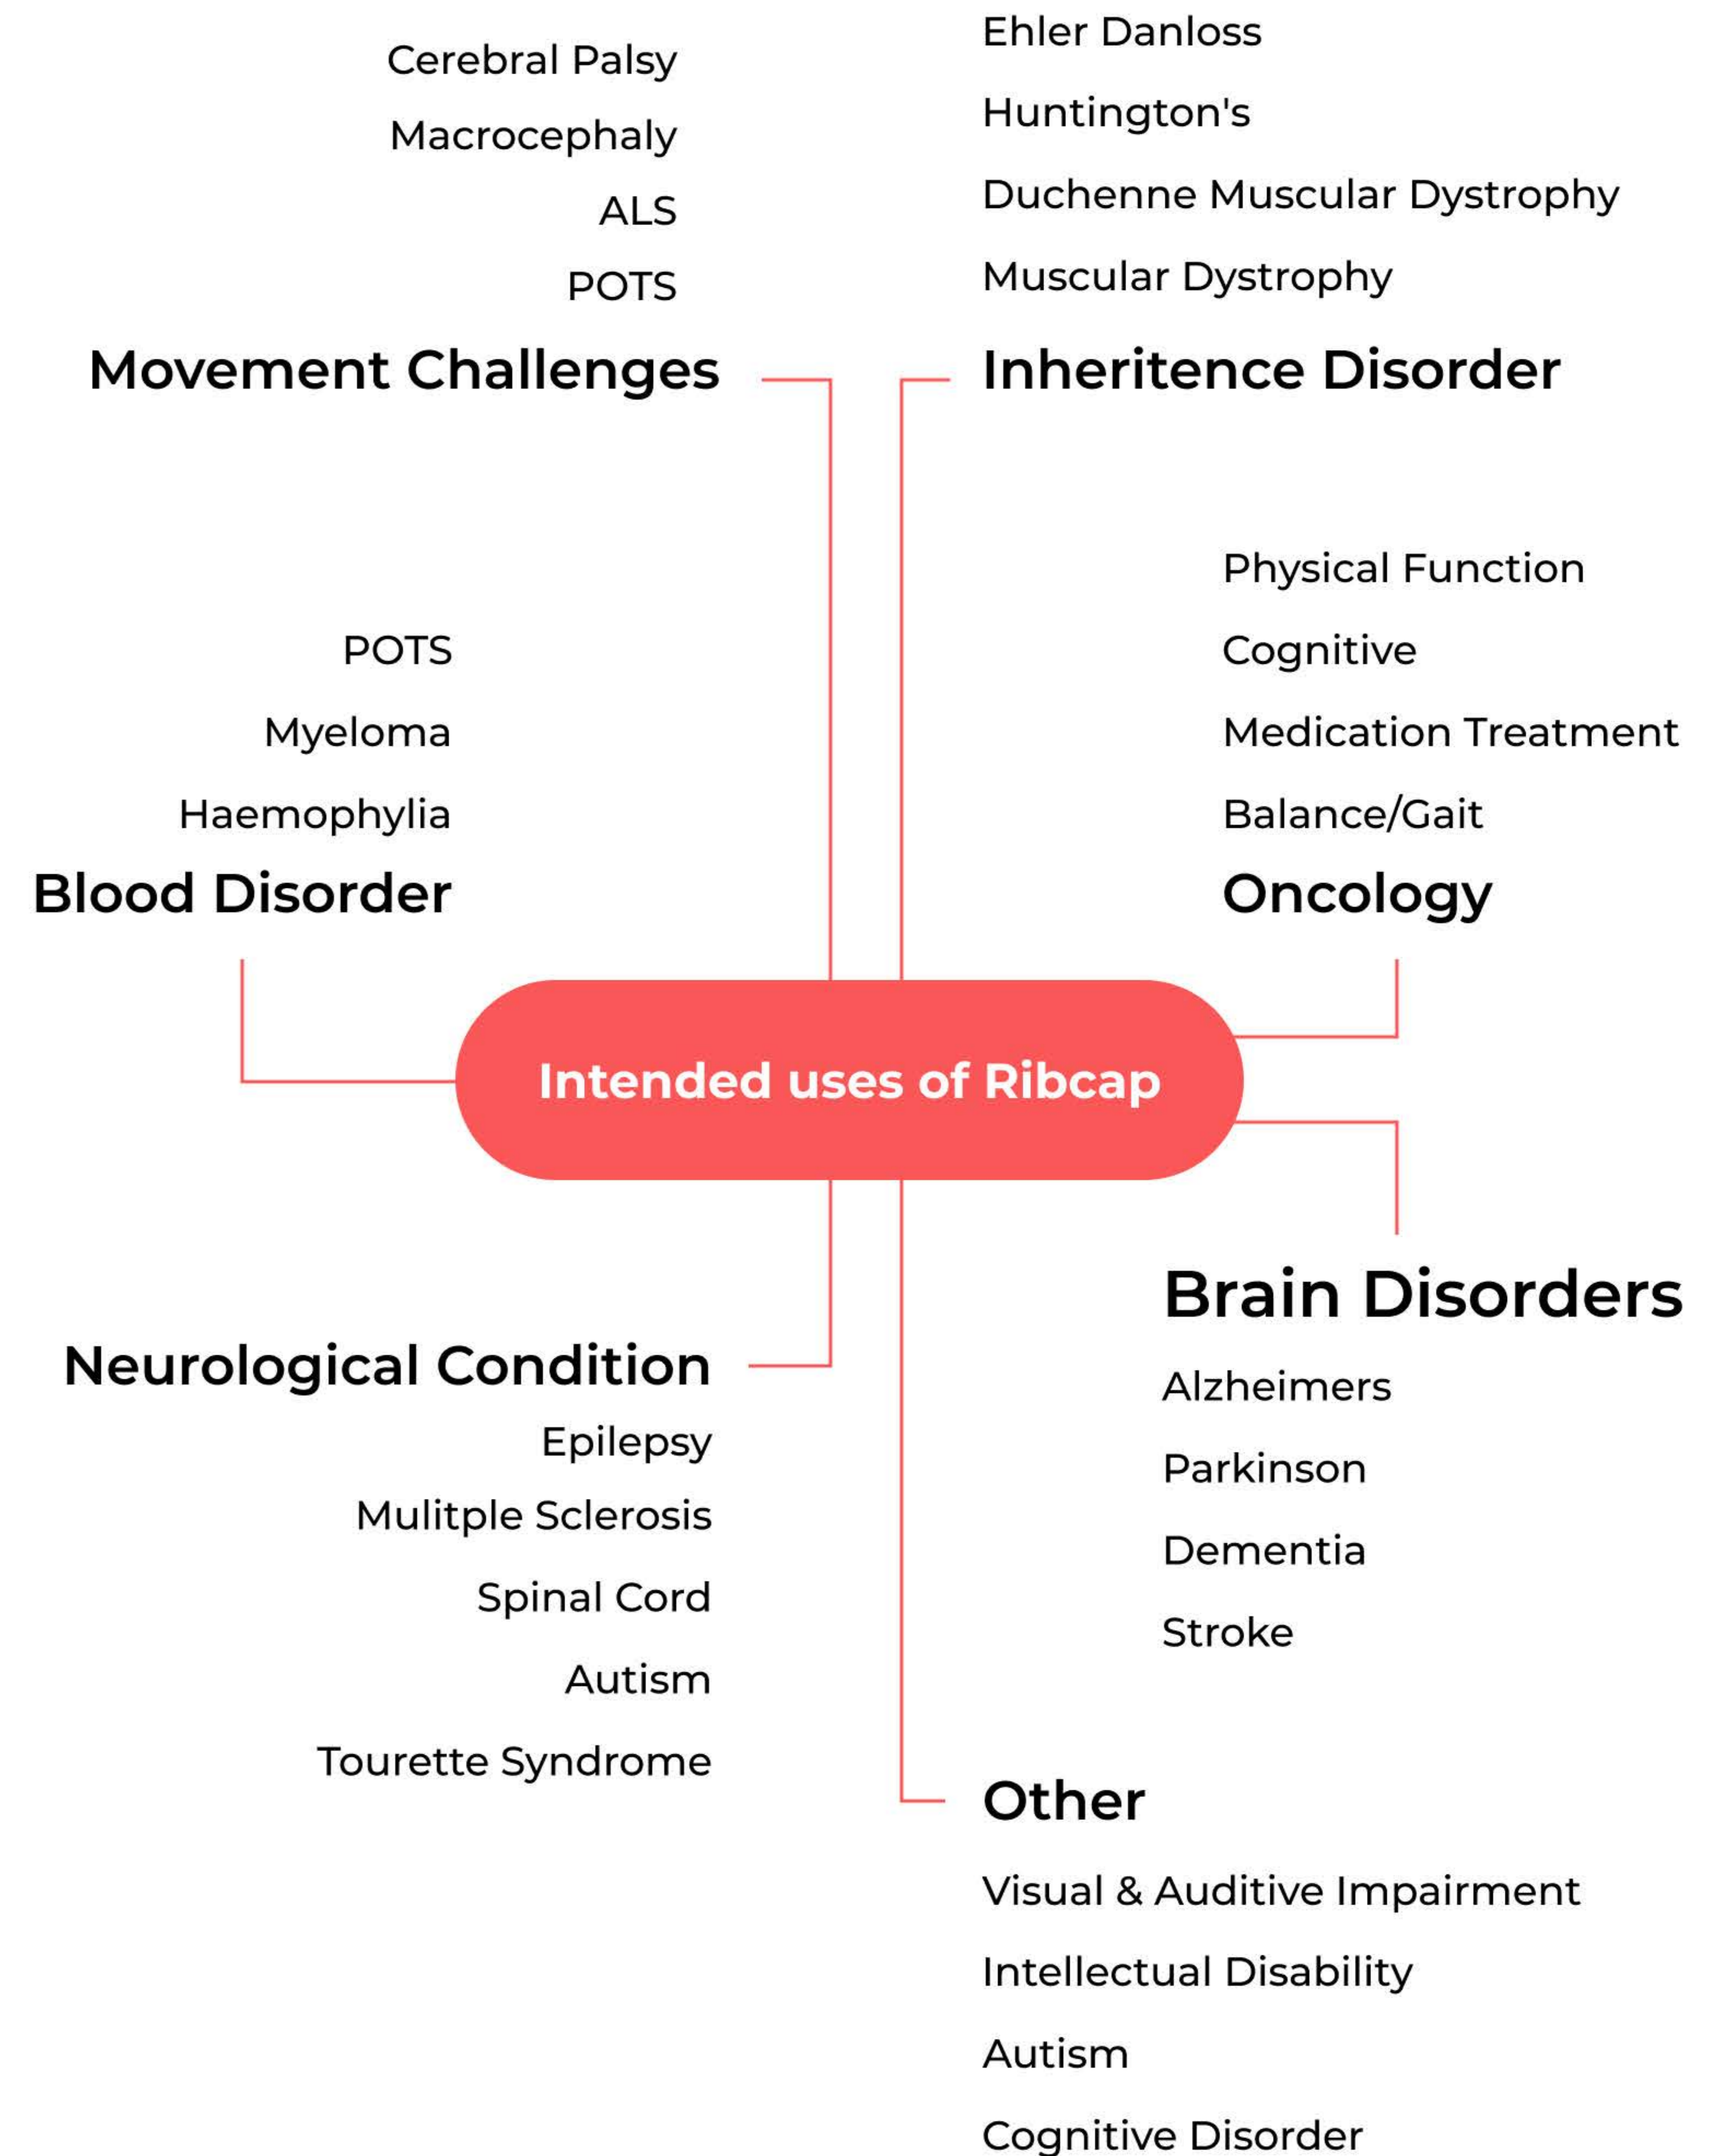

70
mn

head injuries are reported every year globally, and by 2025 will be the main cause of long-term disability in children and young adults.

Why Wear ribcap

Freedom of movement

Because you're protected

Be happy, look good

01
sec

For every 1 second, two people in the world are struck by a traumatic brain injury.

406
bn

was spent in the USA alone for traumatic brain injuries, known as TBI's.*

* **TBI**
Traumatic Brain Injury

How TBI's happen
41% falls at all ages
35% being struck
11% assaults and other

Ideal for...

Everyone! But here are a just few ideas of how people are already using Ribcaps everyday.

WHAT'S INSIDE?

Trusted By Experts

Ribcap Lenny is the world's first fashionable soft medical grade head protection, uniquely designed to protect your loved ones from head injuries that can occur as a result of age related balance issues, falls, seizure activity, head banging.