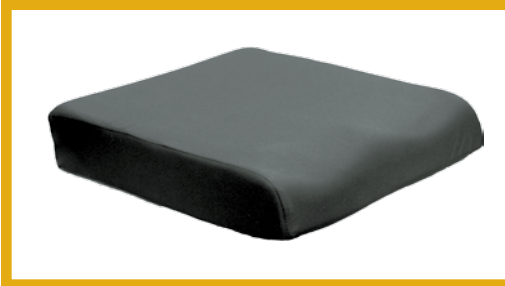

LARGE PADDED HEADREST · PART# CPH100 · ADP# SEHA00025

The large multi-layered foam padded headrest is designed for comfort, support and positioning. Headrest comes with a zippered Trip-tex cover.

\$132

COMFORT CONTOURED CUSHION · PART# CC16-20 · ADP# SESA00030

The comfort Contoured Cushion provides both positioning and comfort for clients with basic to moderate seating requirements. The cushion is designed with a 3 inch firm base and a 1 inch comfort topper. This design provides both positioning and pressure relief at an affordable price.

- Promote correct seating posture
- Contoured foam assists/provides greater stability and pressure relief
- Abductor build up for leg separation and positioning.
- Available sizes: 16 x 16, 16 x 18, 18 x 16, 18 x 18, 18 x 20, 20 x 18, 20 x 20
- 13" w x 10" h

\$175

CONTOURED BACK · PART# CBS100 - 16", CBT100 - 20" · ADP# SEBA00040

The contoured back comes in short 16" and tall 20" heights. It includes an aluminum cane clamping system and replaceable foam insert. This provides mild to moderate postural support. Backrest comes with a zippered Trip-tex cover.