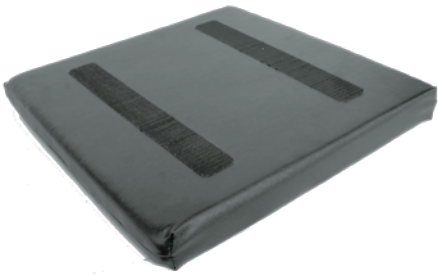

CUSHIONS

COMFORT CONTOURED CUSHION · PART# CC16-20

Cushion provides both positioning and comfort for clients with basic to moderate seating requirements, at an affordable price · Cushion is designed with a 3" firm base and a 1" comfort topper with Trip tex zippered cover · Contoured foam provides greater stability and pressure relief · Abductor build up for leg separation and positioning · Great for rental chairs, quantity discounts available · Available sizes: 16x16, 16x18, 18x16, 18x18, 18x20, 20x18, 20x20

VINYL COVERED BOOSTER CUSHION · PART# VCB100

Cushion provides additional seat height · Very firm ETHA foam covered with vinyl attaches to seat pan with velcro · Prescribed seating can then be put in place · Available in all seat widths and depths · Available in 1" and/or 2" thickness